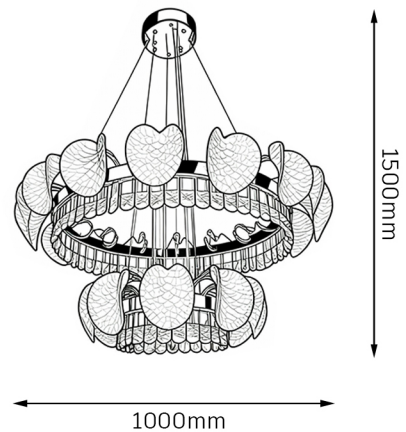

Product parameter

Model	Voltage	Watt	Light source	Size	Color	CRA	Material
G88387-16+9	100~240V	165W	LED CHIP	1000*1500mm	3000K	Ra90	Stainless Steel/ Crystal/Acrylic