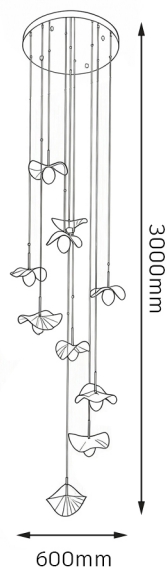

Product parameter

Model	Voltage	Watt	Light source	Size	Color	CRA	Material
GD88B-10	100~240V	10*5W	LED G4	600*3000mm	3000+6000K	Ra90	Brass/Glass