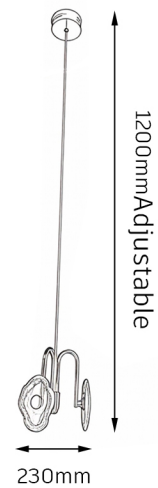

Product parameter

Model	Voltage	Watt	Light source	Size	Color	CRI	Material
GD92110-3	100~240V	12W	LED CHIP	230*1200mm	3000K	Ra90	Zinc Alloy /Crystal