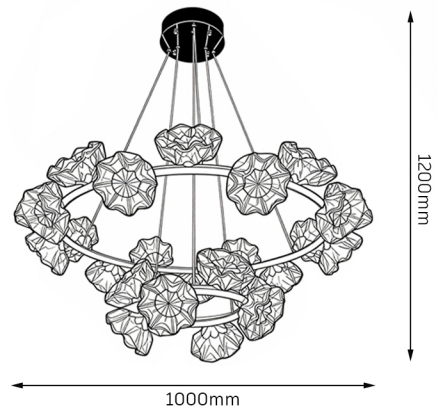

Product parameter

Model	Voltage	Watt	Light source	Size	Color	CRI	Material
GD92107-18+8	100~240V	208W	LED CHIP	1000*1200mm	3000K+4000K	Ra90	Stainless steel /acrylic