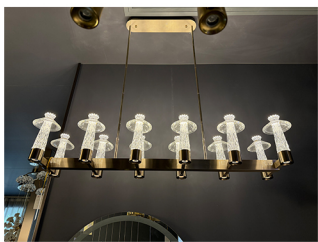

Product parameter

Model	Voltage	Watt	Light source	Size	Color	CRI	Material
GD92100A-12	100~240V	72W	LED CHIP	1200*1000mm	3000K	Ra90	Stainless steel /crystal