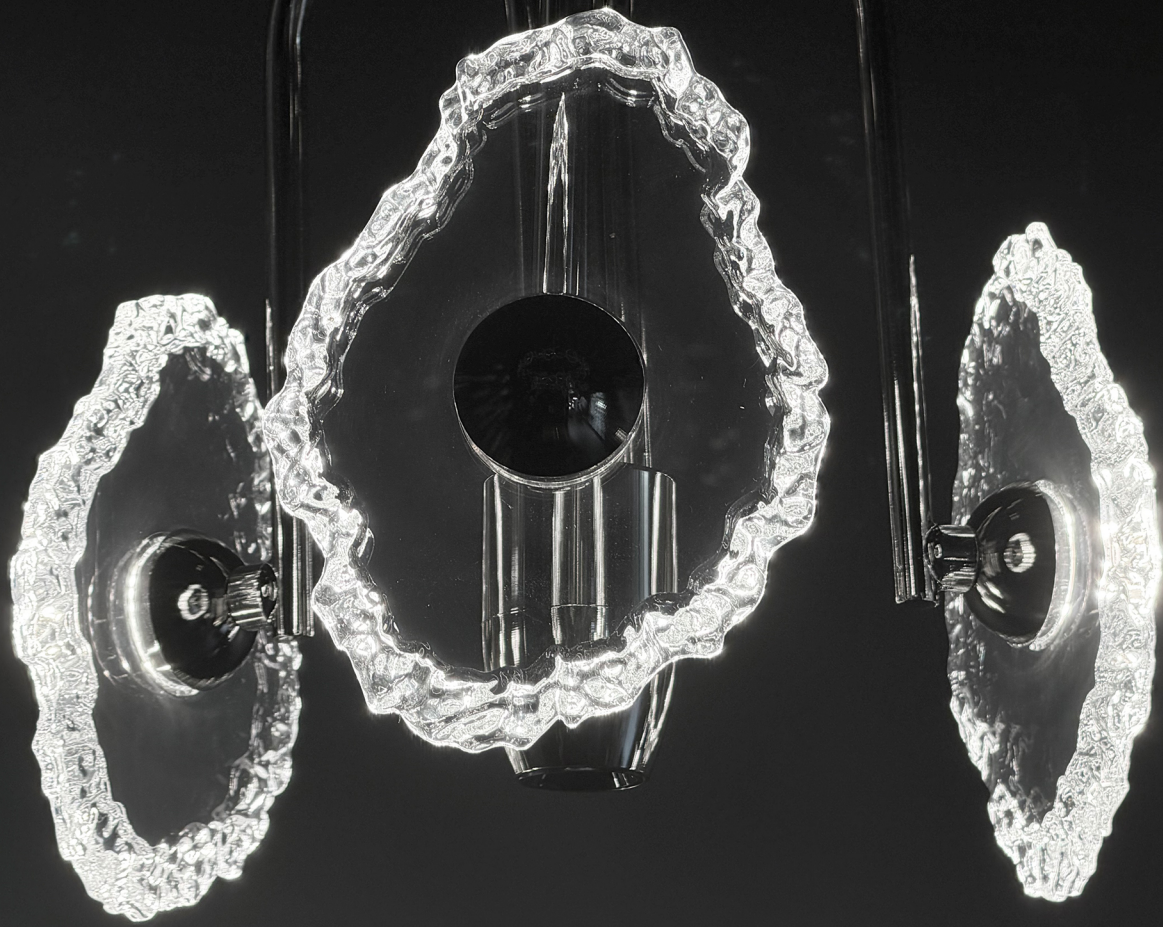

Product parameter

Model	Voltage	Watt	Light source	Size	Color	CRI	Material
GD92110-3	100~240V	12W	LED CHIP	230*1200mm	3000K	Ra90	Zinc Alloy /Crystal