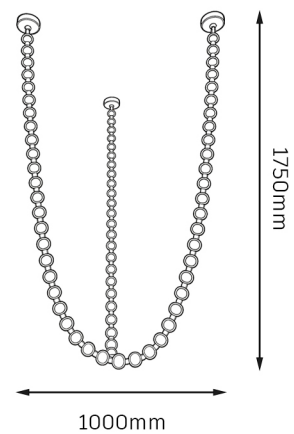

Product parameter

Model	Voltage	Watt	Light source	Size	Color	CRI	Material
GD115	100~240V	60W	LED CHIP	1000*1750mm	3000K	Ra90	Stone