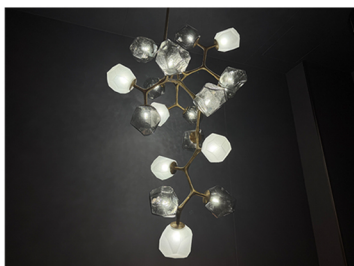

Product parameter

Model	Voltage	Watt	Light source	Size	Color	CRA	Material
GD9527	100~240V	100W	LED CHIP	750*1650mm	3000+6000K	Ra90	Glass/ Metal