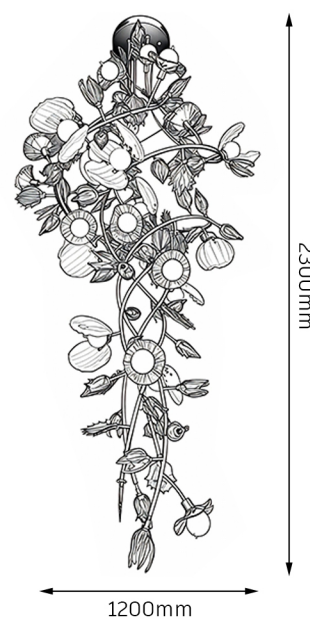

Product parameter

Model	Voltage	Watt	Light source	Size	Color	CRI	Material
GD8868	100~240V	100W	LED G9	1200*2300mm	3000K	Ra90	Stainless steel /Glass