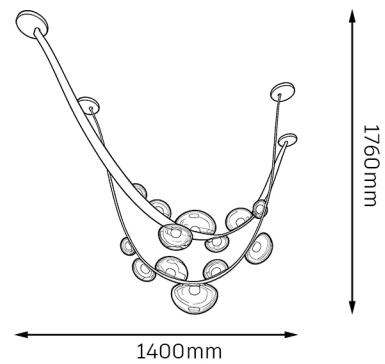

Product parameter

Model	Voltage	Watt	Light source	Size	Color	CRI	Material
GD1565	100~240V	28W	LED CHIP	1400*1760mm	3000K	Ra90	PU Leather / Glass