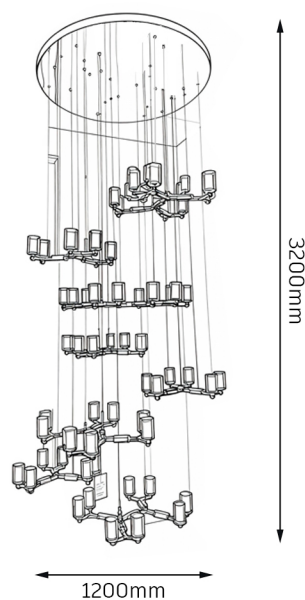

Product parameter

Model	Voltage	Watt	Light source	Size	Color	CRA	Material
G88420A-68	100~240V	340W	LED CHIP	1200*3200mm	3000K	Ra90	Zinc alloy /marble/glass