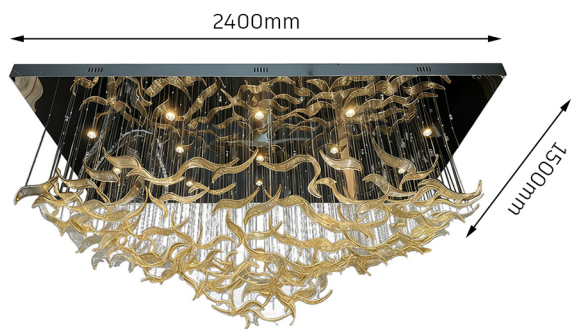

Customized

Product parameter

Model	Voltage	Watt	Light source	Size	Color	CRI	Material
GDL01	100~240V	104W	LED CHIP	2400*1200	3000K	90Ra	Glass