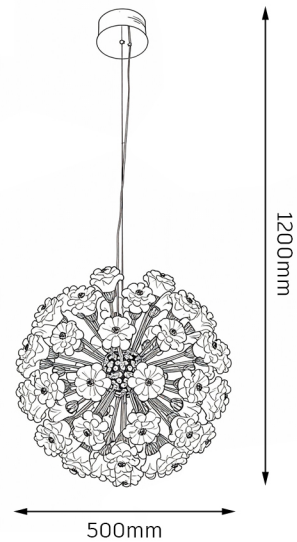

Product parameter

Model	Voltage	Watt	Light source	Size	Color	CRA	Material
GD88389A-500	100~240V	66W	LED CHIP	500*1200mm	3000K	Ra90	Zinc Alloy /Acrylic/Crystal