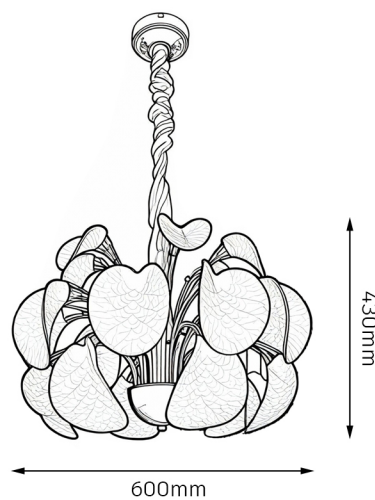

Product parameter

Model	Voltage	Watt	Light source	Size	Color	CRA	Material
GD88387B-20	100~240V	100W	LED CHIP	600*430mm	3000K	Ra90	Zinc Alloy/ Acrylic