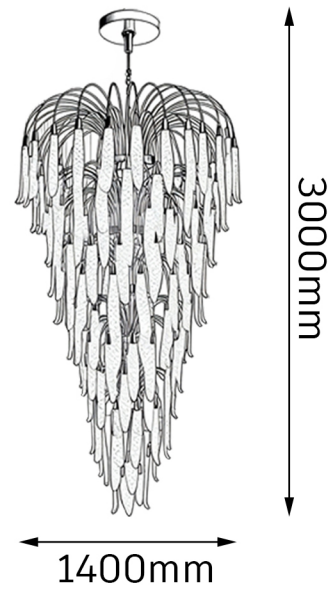

## Product parameter

Model	Voltage	Watt	Light source	Size	Color	CRI	Material
GD30-12	100~240V	144W	LED CHIP	1500*2000mm	3000k+6000K	90Ra	Aluminium /Acrylic

AI 5 5 5 5

1200mm

1620mm

## Product parameter

Model	Voltage	Watt	Light source	Size	Color	CRI	Material
GD8888	100~240V	10W	LED E27	1200*1620mm	3000K	90Ra	Fiberglass

## Product parameter

Model	Voltage	Watt	Light source	Size	Color	CRI	Material
GD92105	100~240V	300W	LED CHIP	1400*2800mm (2m+2.4m+2.8m)	3000K	90Ra	Zinc Alloy /Crystal

Customized

## Product parameter

Model	Voltage	Watt	Light source	Size	Color	CRI	Material
GDL01	100~240V	104W	LED CHIP	2400*1200	3000K	90Ra	Glass