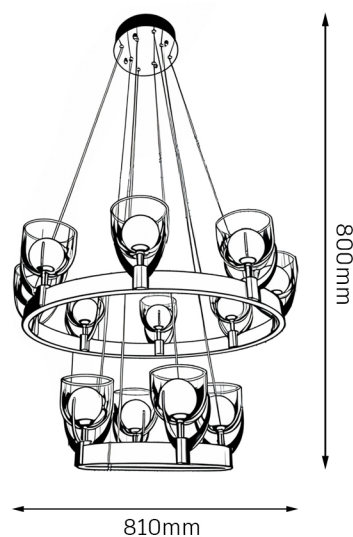

Product parameter

Model	Voltage	Watt	Light source	Size	Color	CRA	Material
G88415-8+4	100~240V	96W	LED CHIP	810*800mm	3000K	Ra90	Stainless steel /glass/marble