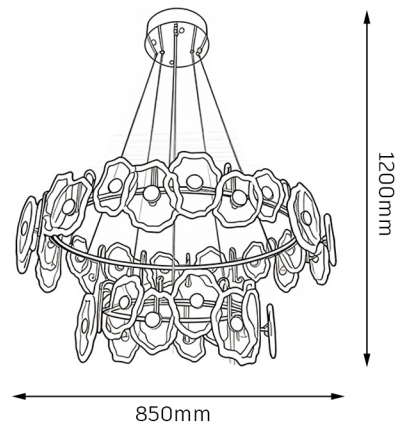

Product parameter

Model	Voltage	Watt	Light source	Size	Color	CRI	Material
GD92110	100~240V	132W	LED CHIP	850*1200mm	3000K	Ra90	Zinc Alloy /Crystal