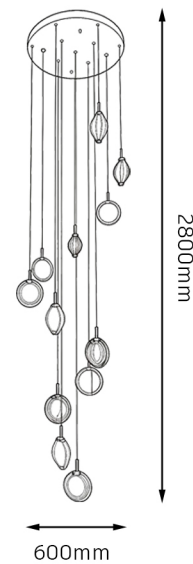

Product parameter

Model	Voltage	Watt	Light source	Size	Color	CRI	Material
GD3247-12	100~240V	24W	LED CHIP	600*2800mm	3000K	Ra90	Zinc Alloy /Glass