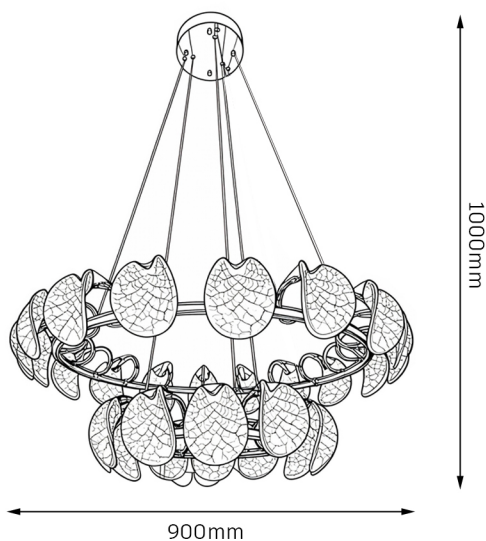

Product parameter

Model	Voltage	Watt	Light source	Size	Color	CRA	Material
G88425D-18+12	100~240V	150W	LED CHIP	900*1000mm	3000K	Ra90	Steel/Acrylic