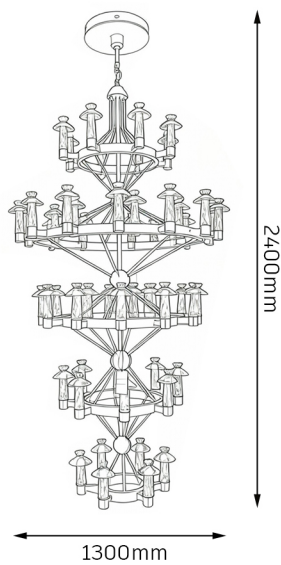

Product parameter

Model	Voltage	Watt	Light source	Size	Color	CRI	Material
GD92100-61	100~240V	366W	LED CHIP	1300*2400mm	3000K	Ra90	Stainless steel /Crystal