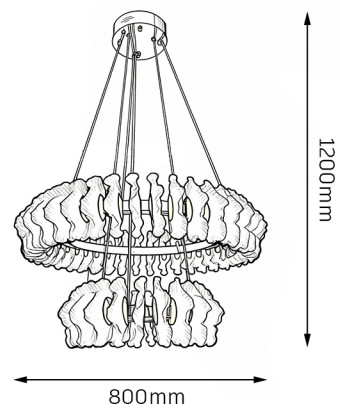

NIAN LED

Product parameter

Model	Voltage	Watt	Light source	Size	Color	CRA	Material
G88386-800+500	100~240V	180W	LED CHIP	800*1200mm	3000K	Ra90	Stainless Steel /Acrylic