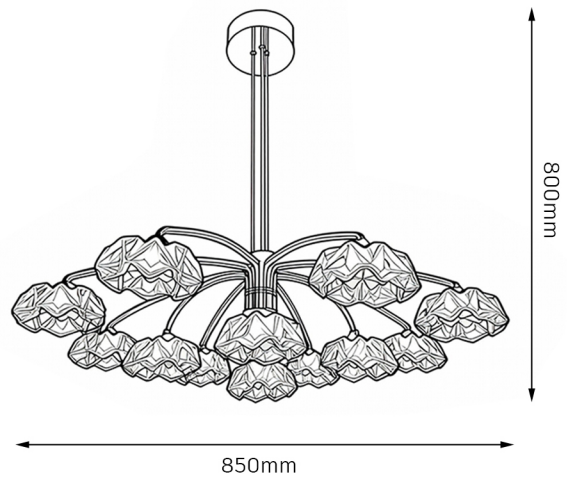

Product parameter

Model	Voltage	Watt	Light source	Size	Color	CRI	Material
GD92107-8+4	100~240V	96W	LED CHIP	850*800mm	3000K+4000K	Ra90	Steel/Acrylic