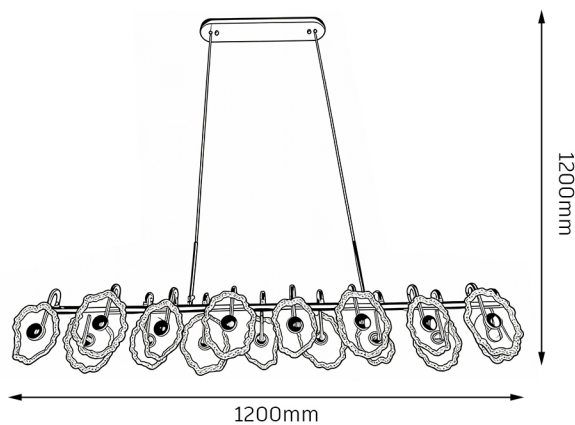

Product parameter

Model	Voltage	Watt	Light source	Size	Color	CRI	Material
GD92110-1200L	100~240V	48W	LED CHIP	1200*1200mm	3000K	Ra90	Zinc Alloy /Crystal