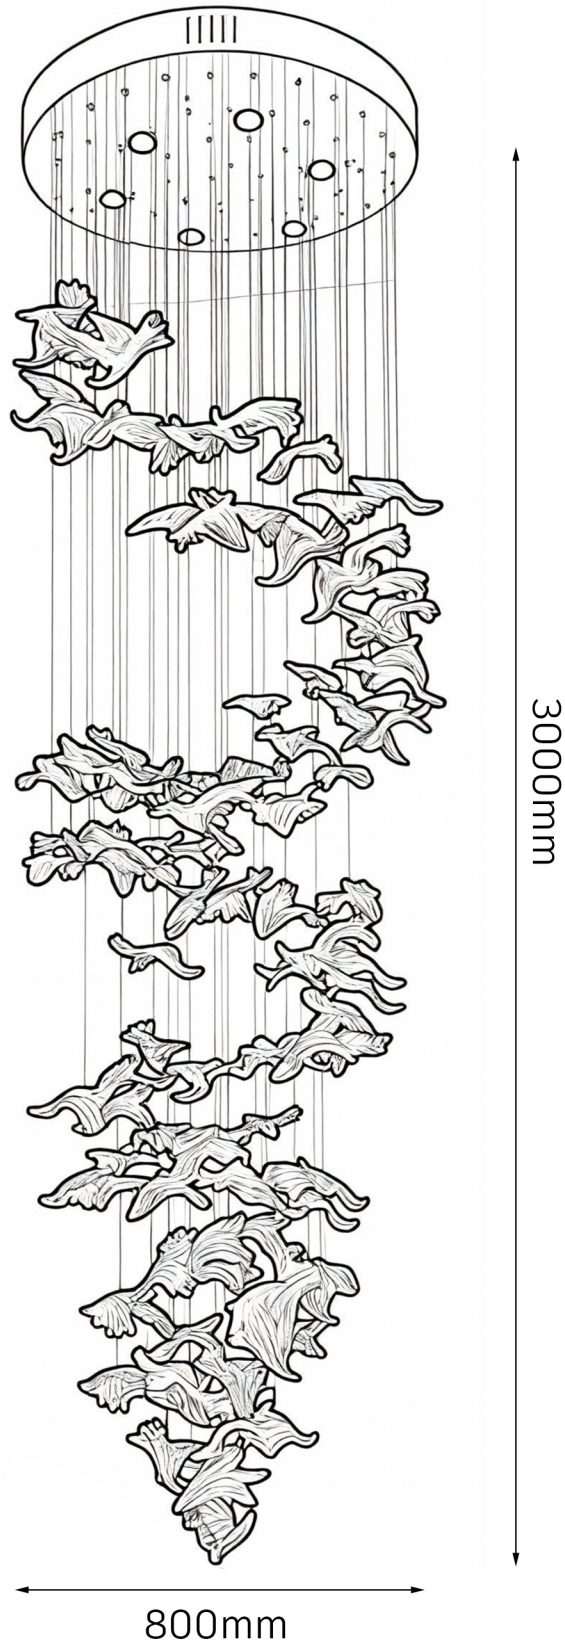

## Product parameter

Model	Voltage	Watt	Light source	Size	Color	CRI	Material
GD8868	100~240V	100W	LED G9	1200*2300mm	3000K	Ra90	Stainless steel /Glass

## Product parameter

Model	Voltage	Watt	Light source	Size	Color	CRI	Material
GD92107-8+4	100~240V	96W	LED CHIP	850*800mm	3000K+4000K	Ra90	Steel/Acrylic

## Product parameter

Model	Voltage	Watt	Light source	Size	Color	CRI	Material
GD92107-18+8	100~240V	208W	LED CHIP	1000*1200mm	3000K+4000K	Ra90	Stainless steel /acrylic