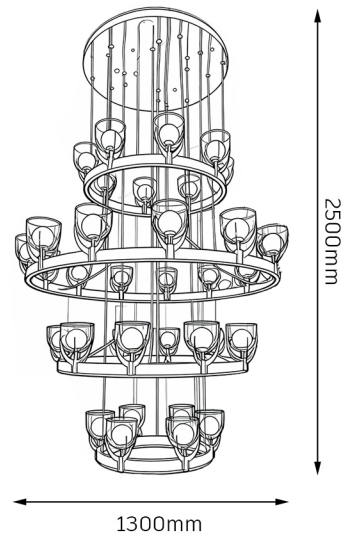

Product parameter

Model	Voltage	Watt	Light source	Size	Color	CRA	Material
G88415-4+8+13+10+6	100~240V	240W	LED CHIP	1300*2500mm	3000K	Ra90	Stainless steel /glass/marble