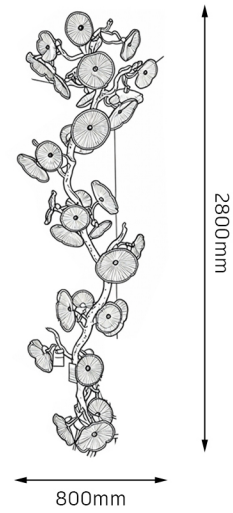

Product parameter

Model	Voltage	Watt	Light source	Size	Color	CRI	Material
GC9008-H2800	100~240V	165W	LED G9	800*2800mm	3000+6000K	Ra90	Copper/glass aluminum