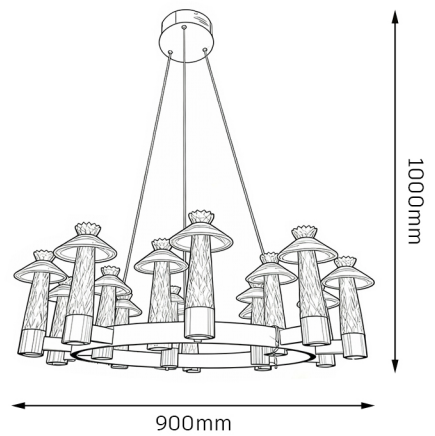

Product parameter

Model	Voltage	Watt	Light source	Size	Color	CRI	Material
G92100-10+5	100~240V	90W	LED CHIP	900*1000mm	3000K	Ra90	Stainless steel /Crystal