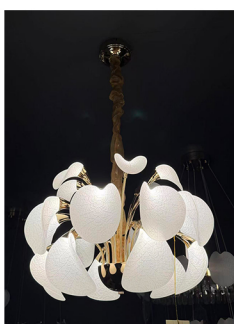

Product parameter

Model	Voltage	Watt	Light source	Size	Color	CRA	Material
GD88387B-20	100~240V	100W	LED CHIP	600*430mm	3000K	Ra90	Zinc Alloy/ Acrylic