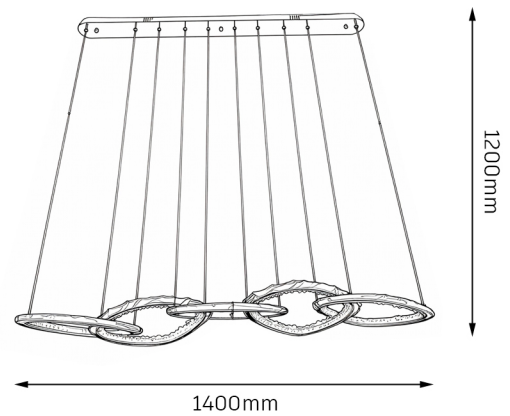

Product parameter

Model	Voltage	Watt	Light source	Size	Color	CRA	Material
G88328-5	100~240V	60W	LED CHIP	1400*1200mm	3000K	Ra90	Zinc Alloy/ Acrylic