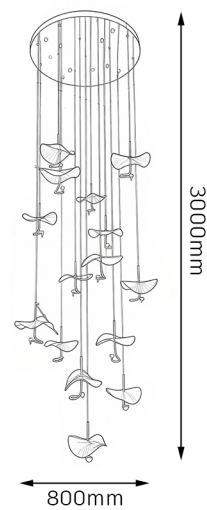

Product parameter

Model	Voltage	Watt	Light source	Size	Color	CRI	Material
GD88A-15	100~240V	15*1W	LED CHIP	800*3000mm	3000K	Ra90	Brass