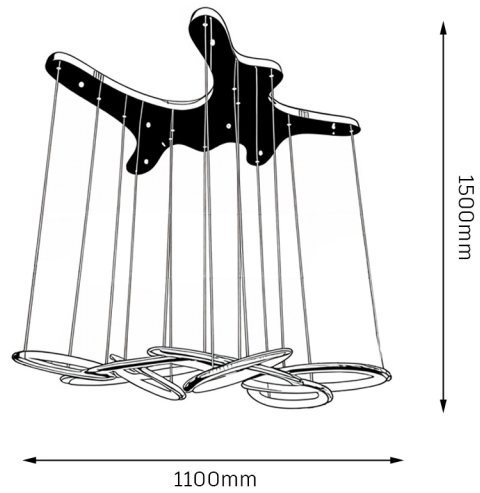

Product parameter

Model	Voltage	Watt	Light source	Size	Color	CRA	Material
G88328-3+4	100~240V	84W	LED CHIP	1100*1500mm	3000K	Ra90	Zinc Alloy /Acrylic