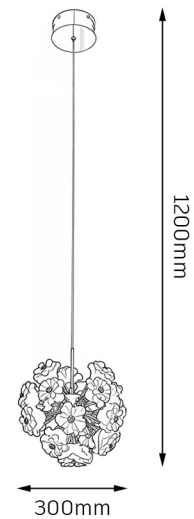

Product parameter

Model	Voltage	Watt	Light source	Size	Color	CRA	Material
GD88389A-300	100~240V	38W	LED CHIP	300*1200mm	3000K	Ra90	Zinc Alloy/ Acrylic/Crystal