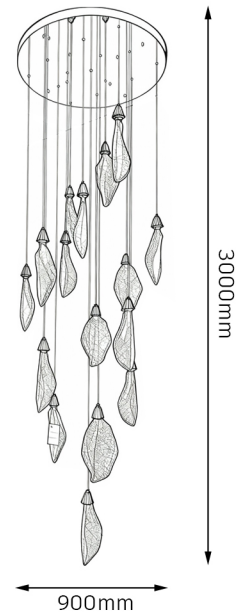

Product parameter

Model	Voltage	Watt	Light source	Size	Color	CRI	Material
GD25-16	100~240V	128W	LED CHIP	900*3000mm	3000K	Ra90	Stainless steel /Acrylic