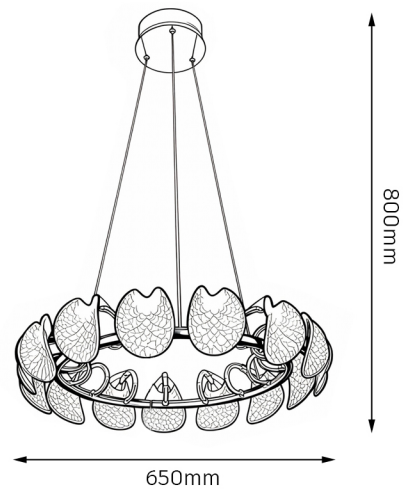

Product parameter

Model	Voltage	Watt	Light source	Size	Color	CRA	Material
G88425D-15	100~240V	75W	LED CHIP	650*800mm	3000K	Ra90	Steel/Acrylic