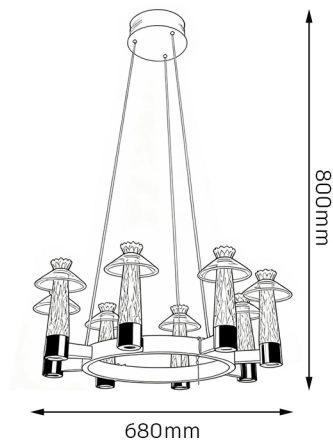

Product parameter

Model	Voltage	Watt	Light source	Size	Color	CRI	Material
G92100-8	100~240V	48W	LED CHIP	680*800mm	3000K	Ra90	Stainless steel /Crystal