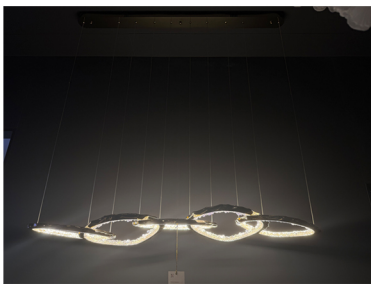

Product parameter

Model	Voltage	Watt	Light source	Size	Color	CRA	Material
G88328-5	100~240V	60W	LED CHIP	1400*1200mm	3000K	Ra90	Zinc Alloy/ Acrylic