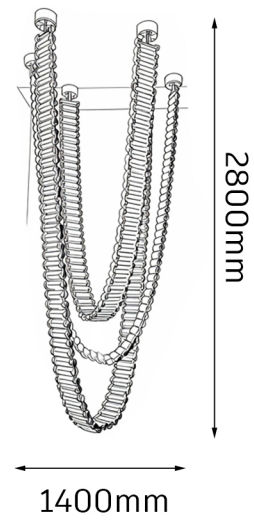

Product parameter

Model	Voltage	Watt	Light source	Size	Color	CRI	Material
GD92105	100~240V	300W	LED CHIP	1400*2800mm (2m+2.4m+2.8m)	3000K	90Ra	Zinc Alloy /Crystal