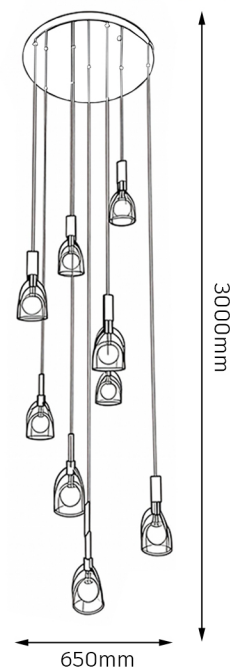

Product parameter

Model	Voltage	Watt	Lumens	Size	Color	CRA	Material
GD88415-9	100~240V	45W	LED CHIP	650*3000mm	3000K	Ra90	Stainless steel /glass/marble