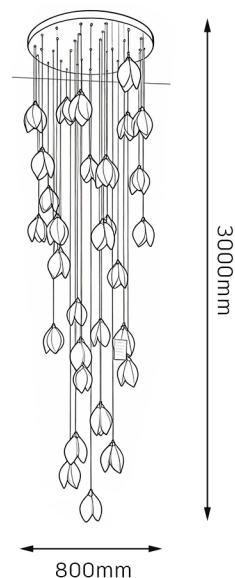

## Product parameter

Model	Voltage	Watt	Light source	Size	Color	CRI	Material
GD8898	100~240V	48W	LED CHIP	800*3000mm	3000K	Ra90	Glass

## Product parameter

Model	Voltage	Watt	Light source	Size	Color	CRI	Material
GD36-32	100~240V	160W	G9	800*3000mm	3000+6000K	Ra90	Brass/Ceramic