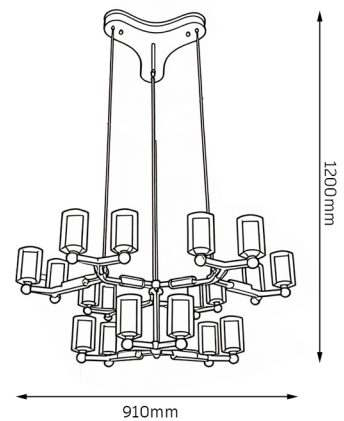

Product parameter

Model	Voltage	Watt	Light source	Size	Color	CRA	Material
G88420A-12+6	100~240V	90W	LED CHIP	910*1200mm	3000K	Ra90	Zinc alloy /marble/glass