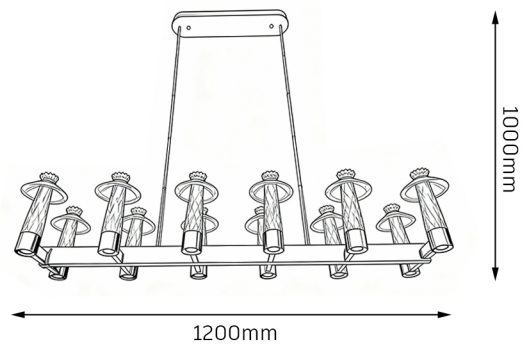

Product parameter

Model	Voltage	Watt	Light source	Size	Color	CRI	Material
GD92100A-12	100~240V	72W	LED CHIP	1200*1000mm	3000K	Ra90	Stainless steel /crystal