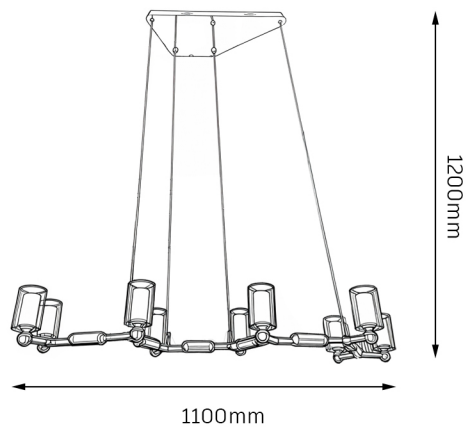

Product parameter

Model	Voltage	Watt	Light source	Size	Color	CRI	Material
GD88420-9	100~240V	45W	LED CHIP	1100*1200mm	3000K	Ra90	Zinc alloy /marble/glass