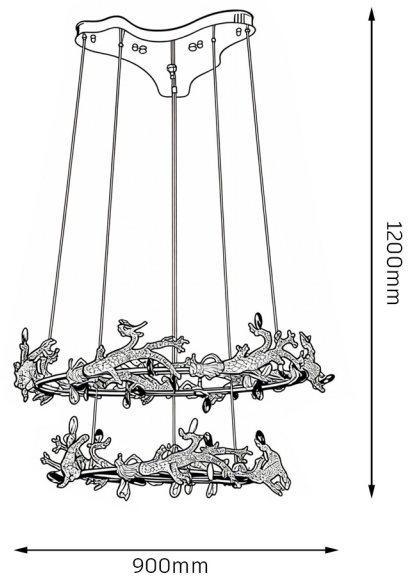

Product parameter

Model	Voltage	Watt	Light source	Size	Color	CRA	Material
GD88350-7+5	100~240V	64W	LED CHIP	900*1200mm	3000K	Ra90	Copper Material /Acrylic