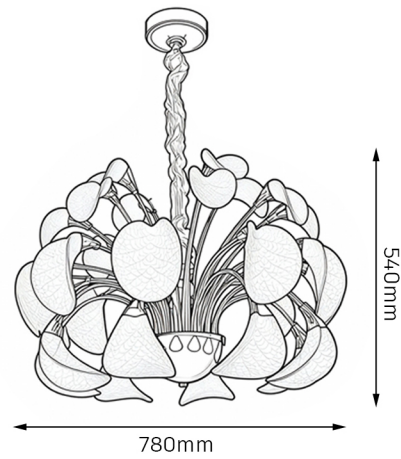

Product parameter

Model	Voltage	Watt	Light source	Size	Color	CRA	Material
GD88387B-30	100~240V	150W	LED CHIP	780*540mm	3000K	Ra90	Zinc Alloy/ Acrylic