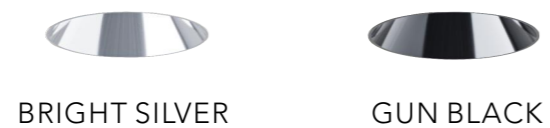

GXC-55-RZ

BEAM ANGLE

BODY COLOR

WHITE

BLACK

REFLECTOR

MATTE WHITE

MATTE BLACK

SAND SILVER

BRIGHT SILVER

GUN BLACK

ITEM SIZE	D62*H85mm
CUTTING SIZE	D55mm
LIGHT SOURCE	9W
IP	IP20
TEMP	3000K/4000K/6000K
VOLTAGE	AC85-256V
RA	>90
LUMENS	810lm
MATERIAL	ALUMINUM
DIMMING OPTION	ON/OFF

0-10V