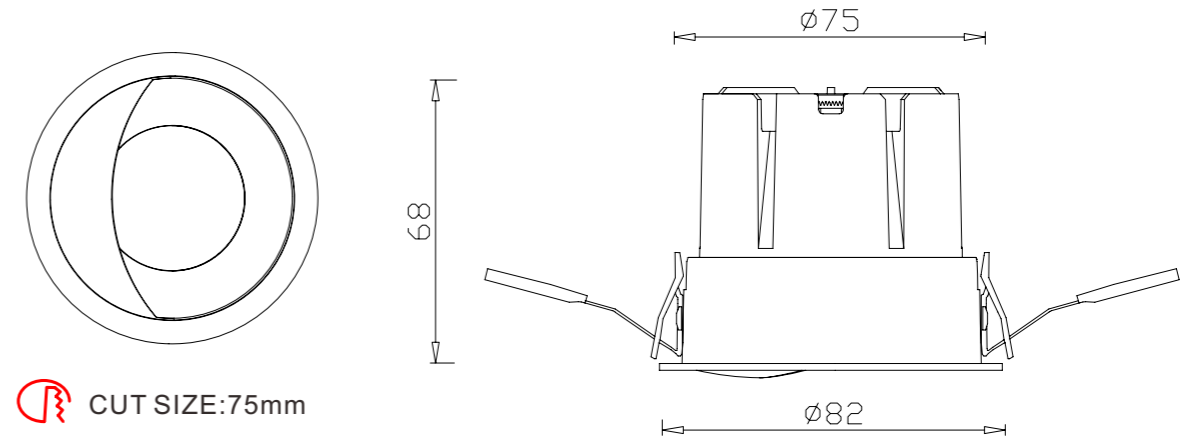

GXC-75-RZ-J

BEAM ANGLE

BODY COLOR

REFLECTOR

ITEM SIZE	D82*H68mm
CUTTING SIZE	D75mm
LIGHT SOURCE	12W
IP	IP20
TEMP	3000K/4000K/6000K
VOLTAGE	AC85-256V
RA	>90
LUMENS	1080lm
MATERIAL	ALUMINUM
DIMMING OPTION	ON/OFF

0-10V

PHASE CUT