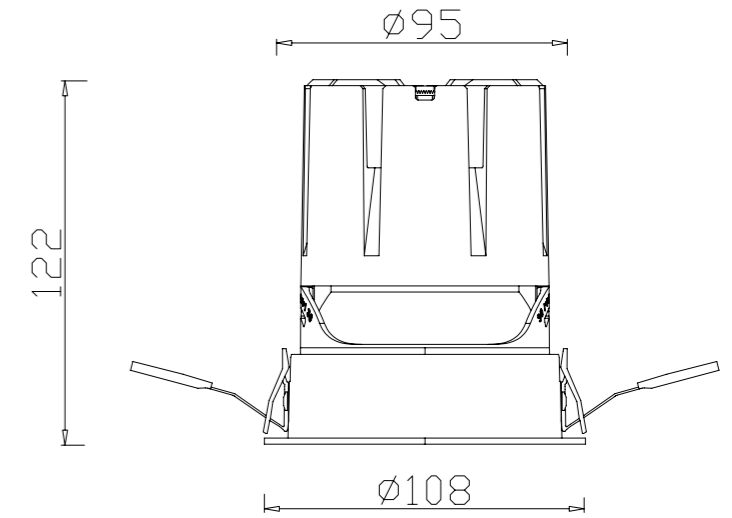

GXC-95-RZ

BEAM ANGLE

BODY COLOR

REFLECTOR