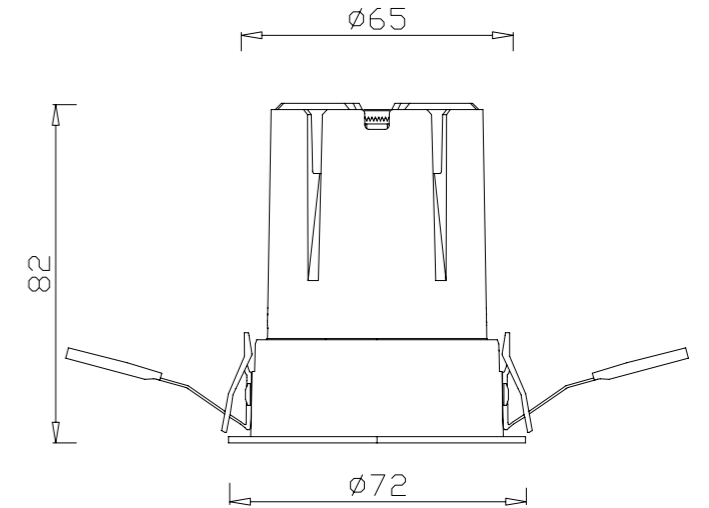

GXC-65-YH-Z

BEAM ANGLE

REFLECTOR