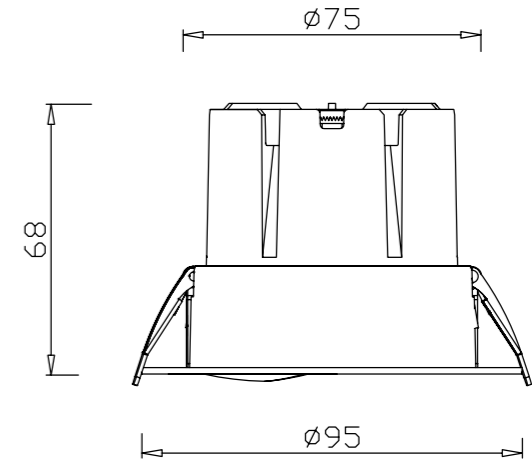

ITEM SIZE	D82*H68mm
CUTTING SIZE	D75mm
LIGHT SOURCE	12W
IP	IP20
TEMP	3000K/4000K/6000K
VOLTAGE	AC85-256V
RA	>90
LUMENS	1080lm
MATERIAL	ALUMINUM
DIMMING OPTION	ON/OFF

0-10V

PHASE CUT

 CUT SIZE:75mm

GXC-75-RK-J