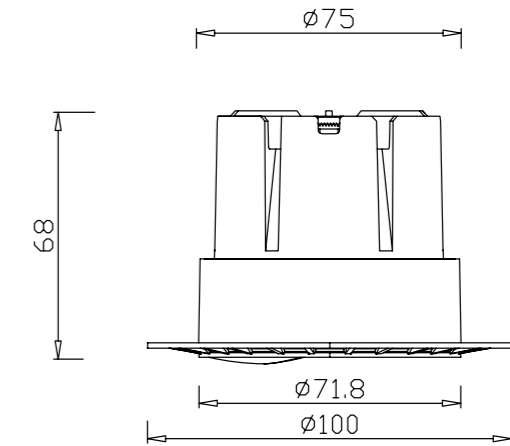

MATTE BLACK

ITEM SIZE	D95*H68mm
CUTTING SIZE	D75mm
LIGHT SOURCE	12W
IP	IP20
TEMP	3000K/4000K/6000K
VOLTAGE	AC85-256V
RA	>90
LUMENS	1080lm
MATERIAL	ALUMINUM
DIMMING OPTION	ON/OFF

0-10V

PHASE CUT

 CUT SIZE:75mm