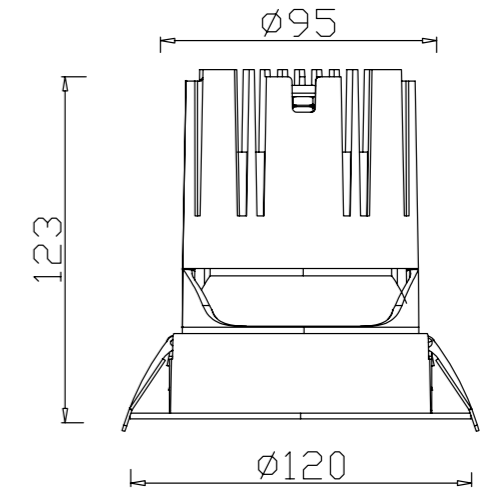

GXY-95-RK

BEAM ANGLE

BODY COLOR