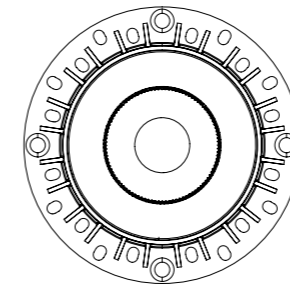

ITEM SIZE	D100*H87mm
CUTTING SIZE	D75mm
LIGHT SOURCE	12W
IP	IP20
TEMP	3000K/4000K/6000K
VOLTAGE	AC85-256V
RA	>90
LUMENS	1080lm
MATERIAL	ALUMINUM
DIMMING OPTION	ON/OFF

0-10V

PHASE CUT

 CUT SIZE:75mm

GXC-75-R-ZZSLIM-G