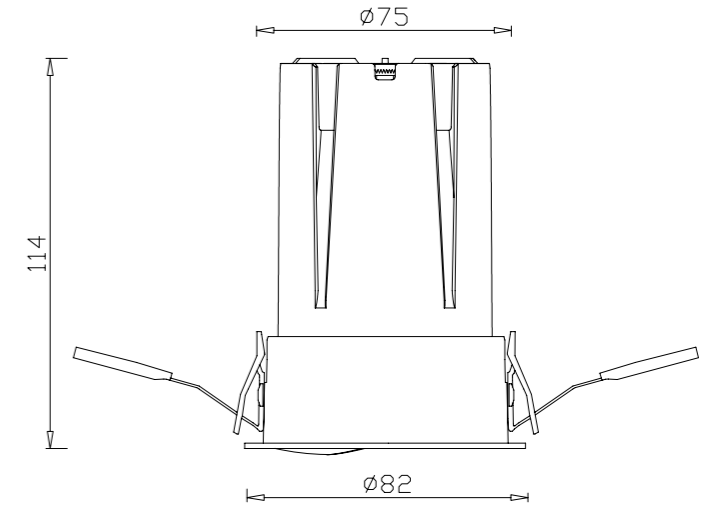

GXC-75-RZ-G-J

BEAM ANGLE

BODY COLOR

REFLECTOR

ITEM SIZE	D82*H114mm
CUTTING SIZE	D75mm
LIGHT SOURCE	20W
IP	IP20
TEMP	3000K/4000K/6000K
VOLTAGE	AC85-256V
RA	>90
LUMENS	1800lm
MATERIAL	ALUMINUM
DIMMING OPTION	ON/OFF

0-10V

PHASE CUT