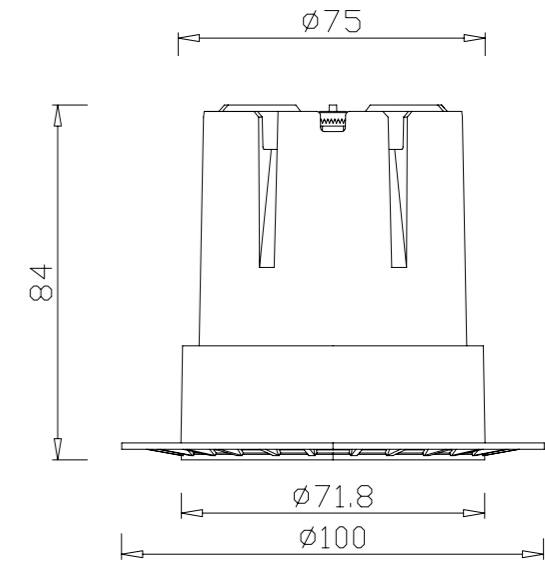

GXC-75-R-SLIM-Z

BEAM ANGLE

BODY COLOR