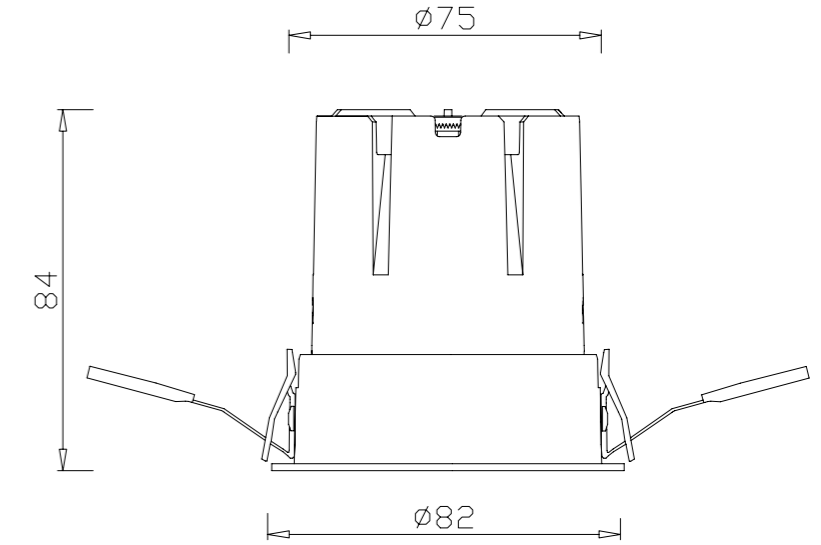

GXC-75-YH-Z

BEAM ANGLE

REFLECTOR