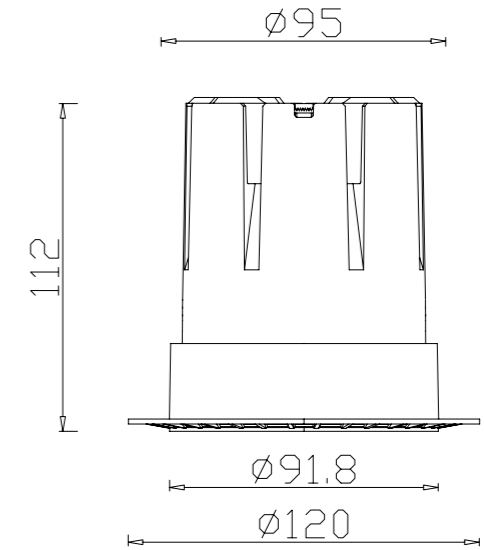

0-10V

PHASE CUT

 CUT SIZE:95mm

GXC-95-R-SLIM-Z

BEAM ANGLE

BODY COLOR

WHITE

BLACK