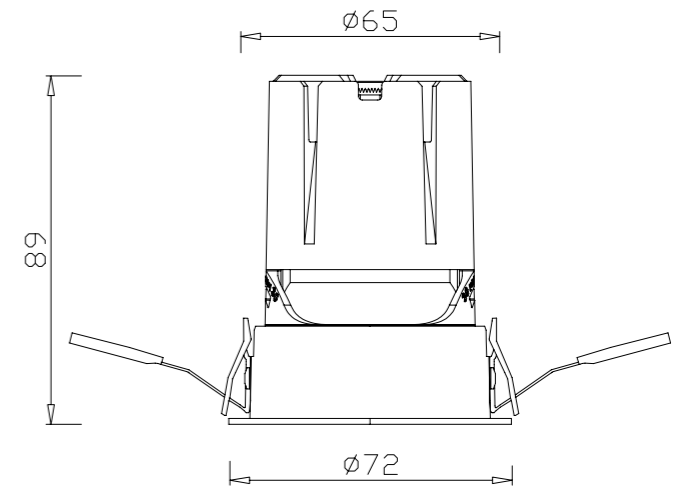

BEAM ANGLE

REFLECTOR

ITEM SIZE	D62*H100mm
CUTTING SIZE	D55mm
LIGHT SOURCE	12W
IP	IP20
TEMP	3000K/4000K/6000K
VOLTAGE	AC85-256V
RA	>90
LUMENS	1080lm
MATERIAL	ALUMINUM
DIMMING OPTION	ON/OFF
	0-10V
<input type="checkbox"/>	<input type="checkbox"/>
	PHASE CUT
	<input type="checkbox"/>

 CUT SIZE:65mm

GXC-65-YH

BEAM ANGLE

REFLECTOR

ITEM SIZE	D72*H89mm
CUTTING SIZE	D65mm
LIGHT SOURCE	10W
IP	IP20
TEMP	3000K/4000K/6000K
VOLTAGE	AC85-256V
RA	>90
LUMENS	900lm
MATERIAL	ALUMINUM
DIMMING OPTION	ON/OFF