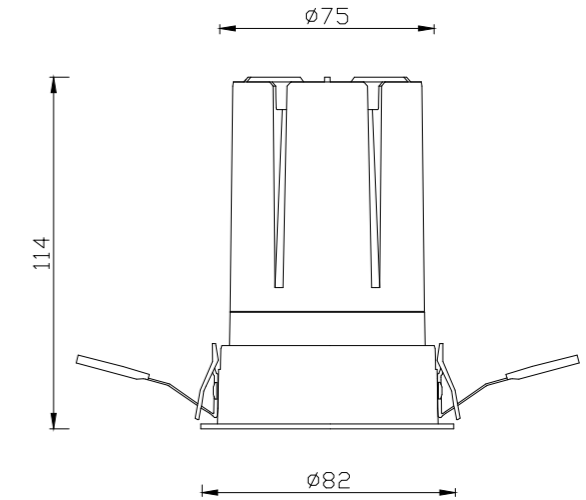

BRIGHT SILVER

GUN BLACK

ITEM SIZE	D82*H98mm
CUTTING SIZE	D75mm
LIGHT SOURCE	15W
IP	IP20
TEMP	3000K/4000K/6000K
VOLTAGE	AC85-256V
RA	>90
LUMENS	1350lm
MATERIAL	ALUMINUM
DIMMING OPTION	ON/OFF

0-10V

PHASE CUT

 CUT SIZE:75mm

GXC-75-YH-G-Z

BEAM ANGLE

REFLECTOR

ITEM SIZE	D82*H114mm
CUTTING SIZE	D75mm
LIGHT SOURCE	20W
IP	IP20
TEMP	3000K/4000K/6000K
VOLTAGE	AC85-256V
RA	>90
LUMENS	1800lm
MATERIAL	ALUMINUM
DIMMING OPTION	ON/OFF