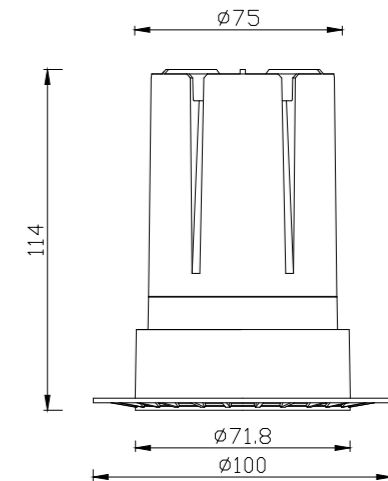

GXC-75-R-SLIM-G-Z

BEAM ANGLE

BODY COLOR