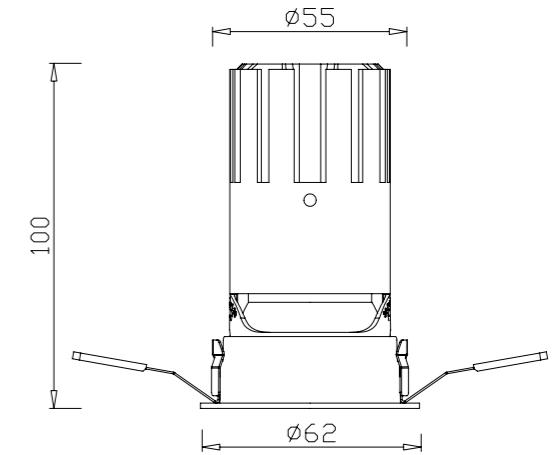

GXC-55-RZ-G

BEAM ANGLE

BODY COLOR