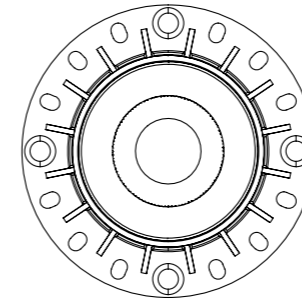

0-10V

PHASE CUT

 CUT SIZE:95mm

GXC-95-R-SLIM-Z

BEAM ANGLE

BODY COLOR

WHITE

BLACK