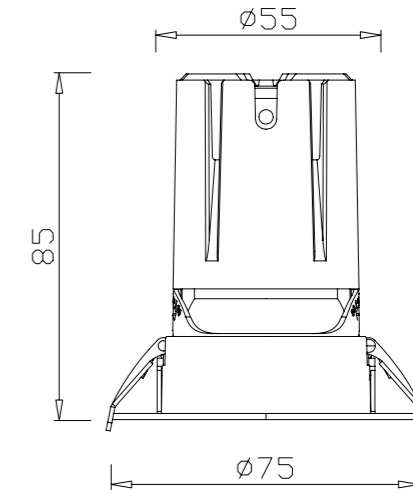

GXC-55-RK

BEAM ANGLE

BODY COLOR