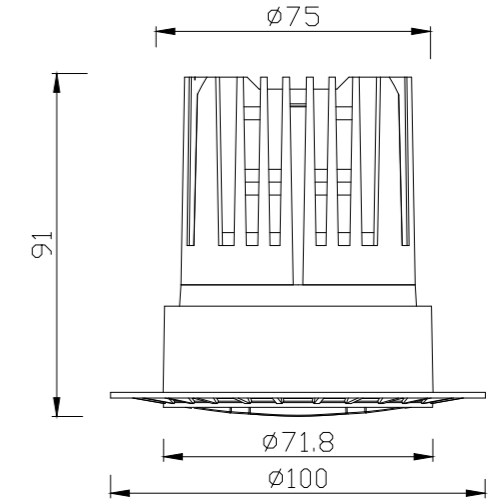

GXYP-75-R-SLIM

BEAM ANGLE

BODY COLOR

REFLECTOR

ITEM SIZE	D100*H91mm
CUTTING SIZE	D75mm
LIGHT SOURCE	12W
IP	IP20
TEMP	3000K/4000K/6000K
VOLTAGE	AC85-256V
RA	>90
LUMENS	1080lm
MATERIAL	ALUMINUM
DIMMING OPTION	ON/OFF

0-10V

PHASE CUT