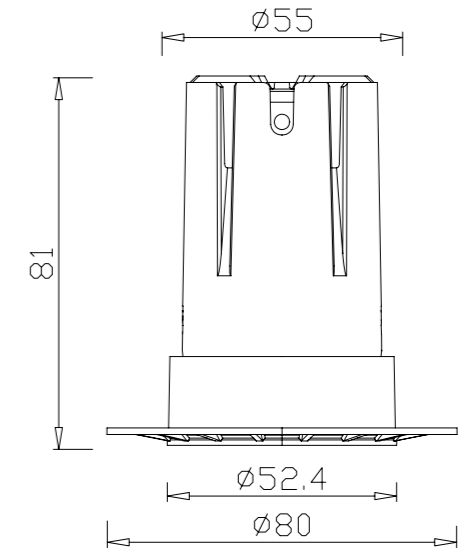

0-10V

PHASE CUT

56 > 64

IAN LIGHTING

ROUND TRIMLESS-FIXED

 CUT SIZE:55mm

GXC-55-R-SLIM-Z

BEAM ANGLE