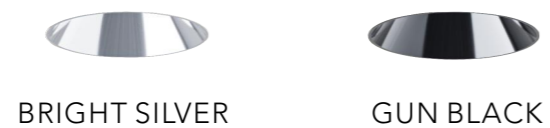

BRIGHT SILVER

GUN BLACK

ITEM SIZE

D72*H82mm

CUTTING SIZE

D65mm

LIGHT SOURCE

10W

IP

IP20

TEMP

3000K/4000K/6000K

VOLTAGE

AC85-256V

RA

>90

LUMENS

900lm

MATERIAL

ALUMINUM

DIMMING OPTION

ON/OFF

0-10V

PHASE CUT