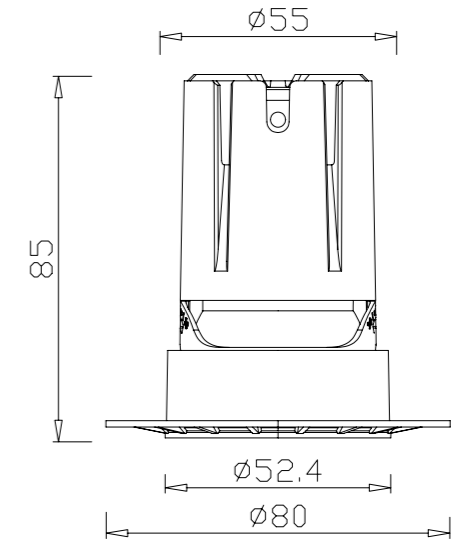

0-10V

PHASE CUT

22 > 28

IAN LIGHTING

ROUND TRIMLESS-ADJUSTABLE

 CUT SIZE:55mm

GXC-55-R-SLIM

BEAM ANGLE