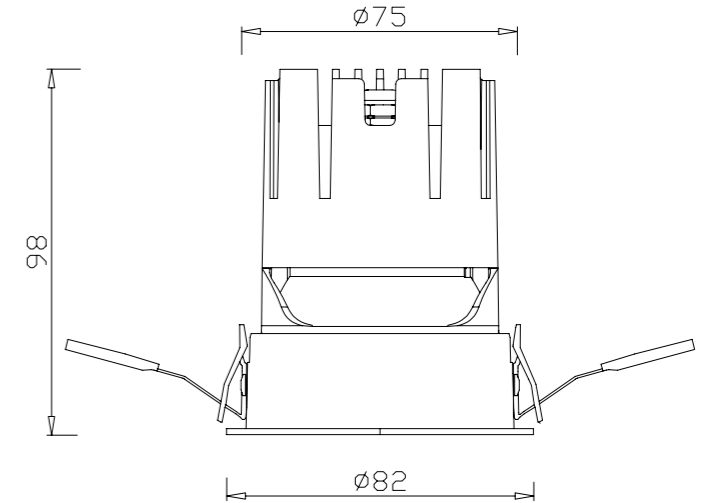

GXY-75-RZ

BEAM ANGLE

BODY COLOR