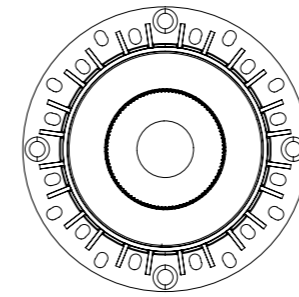

BRIGHT SILVER

GUN BLACK

ITEM SIZE	D100*H98mm
CUTTING SIZE	D75mm
LIGHT SOURCE	15W
IP	IP20
TEMP	3000K/4000K/6000K
VOLTAGE	AC85-256V
RA	>90
LUMENS	1350lm
MATERIAL	ALUMINUM
DIMMING OPTION	ON/OFF

0-10V

PHASE CUT