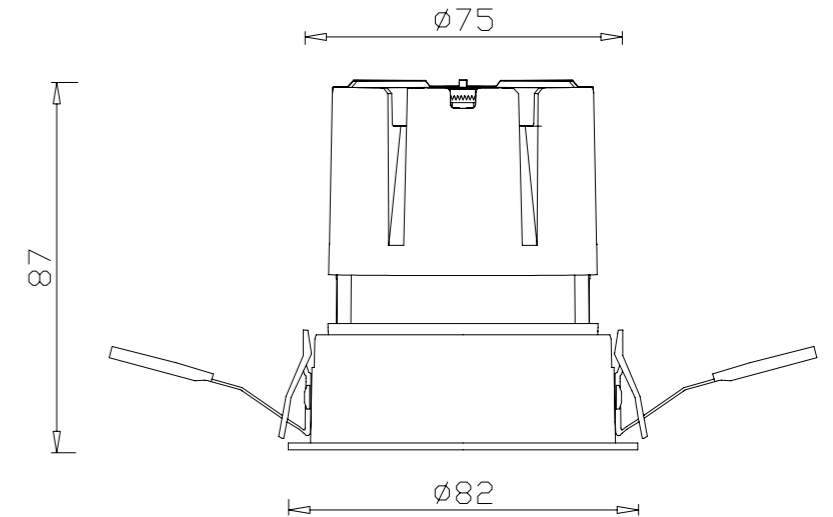

0-10V

PHASE CUT

76 > 82

IAN LIGHTING

SNOUT SPOT LIGHT

 CUT SIZE:75mm

GXC-75-ZZRZ

BEAM ANGLE