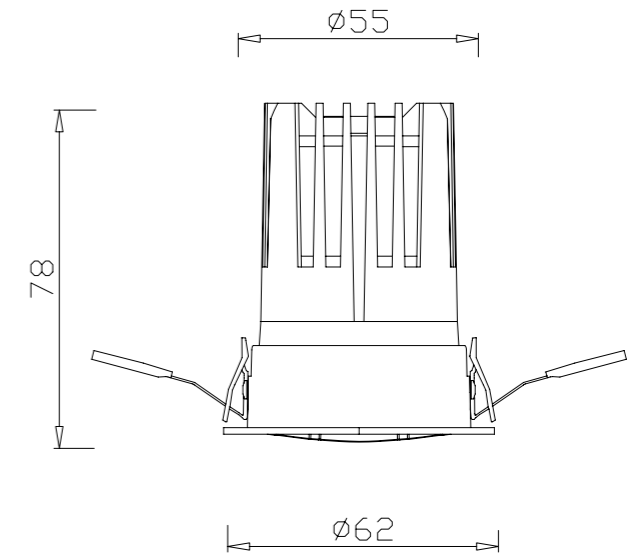

0-10V

PHASE CUT

83 > 90

WALL WASHER LIGHT

CUT SIZE:55mm

GXYP-55-RZ

BEAM ANGLE

BODY COLOR