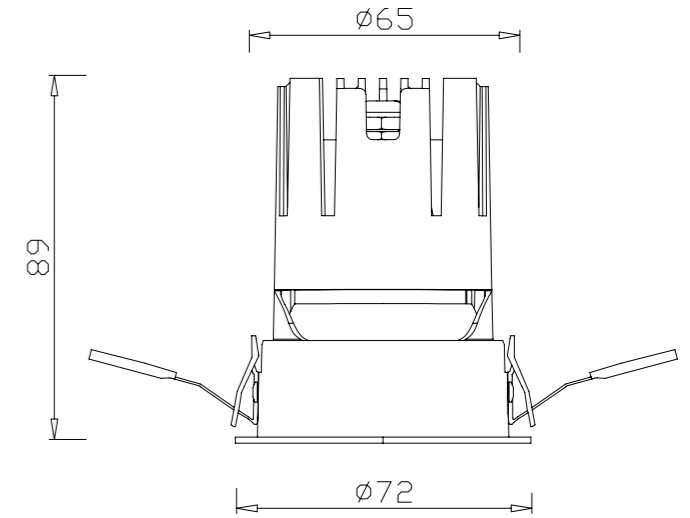

GXY-65-RZ

BEAM ANGLE

BODY COLOR