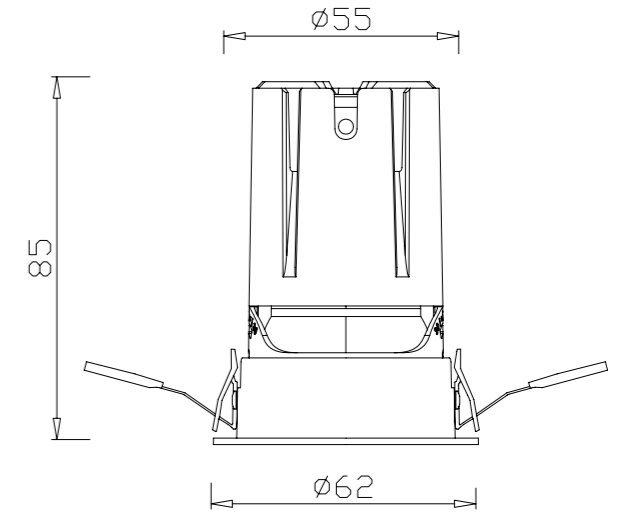

WATER PROOF SPOT LIGHT 95 > 115

01 > 07

IAN LIGHTING

CURVED SURFACE RING- ADJUSTABLE

 CUT SIZE:55mm

GXC-55-YH

BEAM ANGLE

REFLECTOR