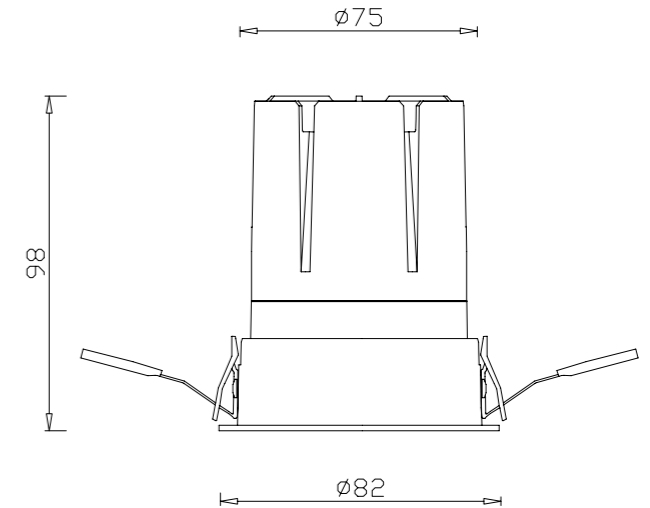

GUN BLACK

ITEM SIZE	D82*H84mm
CUTTING SIZE	D75mm
LIGHT SOURCE	12W
IP	IP20
TEMP	3000K/4000K/6000K
VOLTAGE	AC85-256V
RA	>90
LUMENS	1080lm
MATERIAL	ALUMINUM
DIMMING OPTION	ON/OFF

0-10V

PHASE CUT

 CUT SIZE:75mm