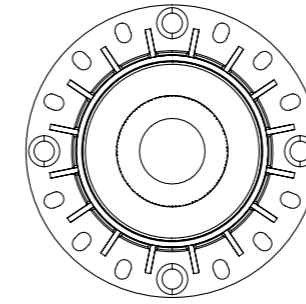

DIMMING OPTION

ON/OFF

0-10V

PHASE CUT

 CUT SIZE:75mm

GXC-75-R-SLIM-Z

BEAM ANGLE

BODY COLOR