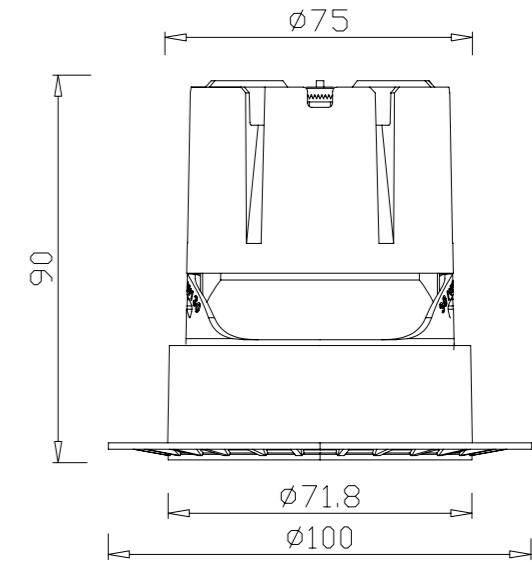

GXC-75-Y-SLIM

BEAM ANGLE

BODY COLOR