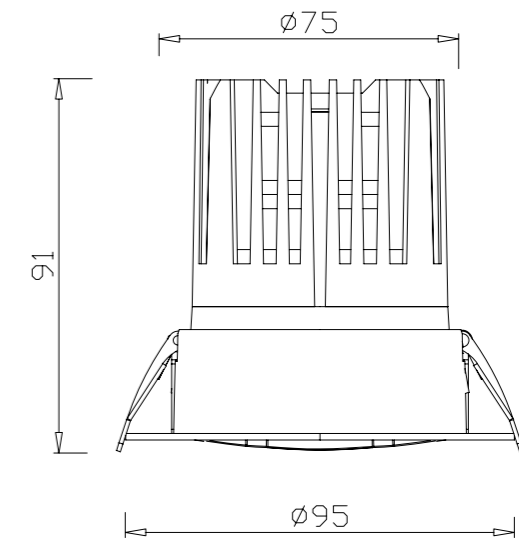

GXYP-75-RK

ITEM SIZE	D95*H91mm
CUTTING SIZE	D75mm
LIGHT SOURCE	12W
IP	IP20
TEMP	3000K/4000K/6000K
VOLTAGE	AC85-256V
RA	>90
LUMENS	1080lm
MATERIAL	ALUMINUM
DIMMING OPTION	ON/OFF

BEAM ANGLE

BODY COLOR

REFLECTOR

0-10V

PHASE CUT