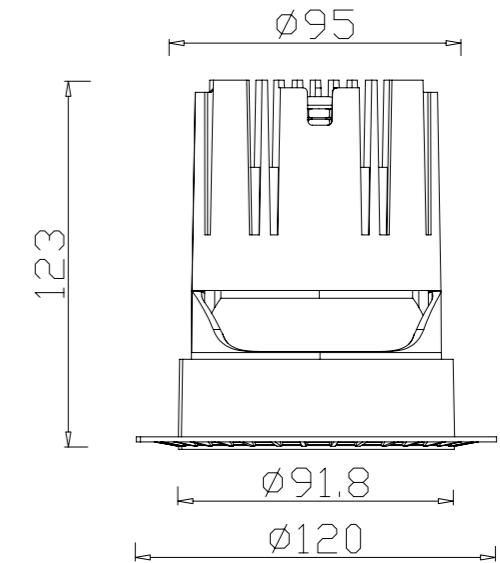

GXY-95-R-SLIM

BEAM ANGLE

BODY COLOR