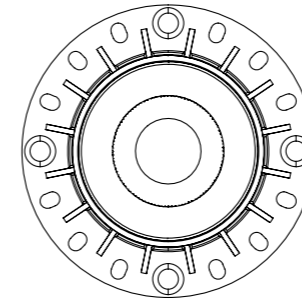

LUMENS

900lm

MATERIAL

ALUMINUM

DIMMING OPTION

ON/OFF

0-10V

PHASE CUT