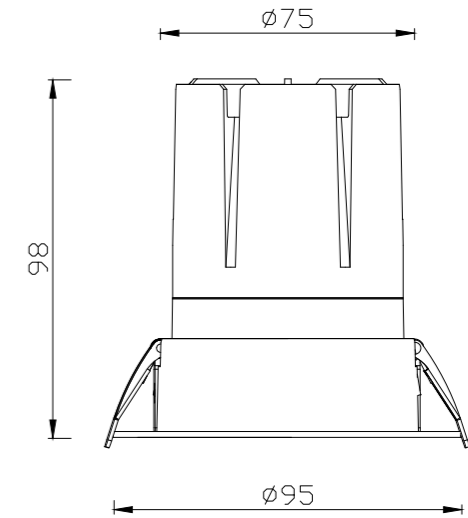

0-10V

PHASE CUT

 CUT SIZE:75mm

GXC-75-RK-Z-Z

BEAM ANGLE

BODY COLOR

REFLECTOR

ITEM SIZE	D95*H98mm
CUTTING SIZE	D75mm
LIGHT SOURCE	15W
IP	IP20
TEMP	3000K/4000K/6000K
VOLTAGE	AC85-256V
RA	>90
LUMENS	1350lm
MATERIAL	ALUMINUM
DIMMING OPTION	ON/OFF