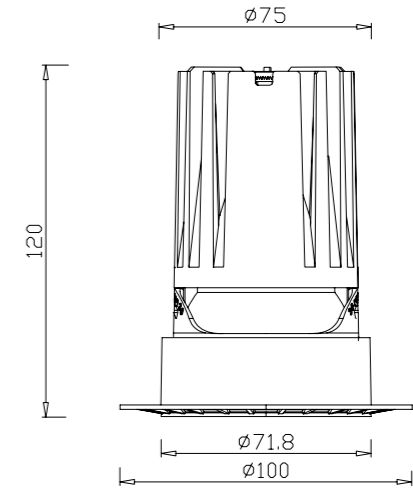

GXC-75-R-SLIM-G

BEAM ANGLE

BODY COLOR