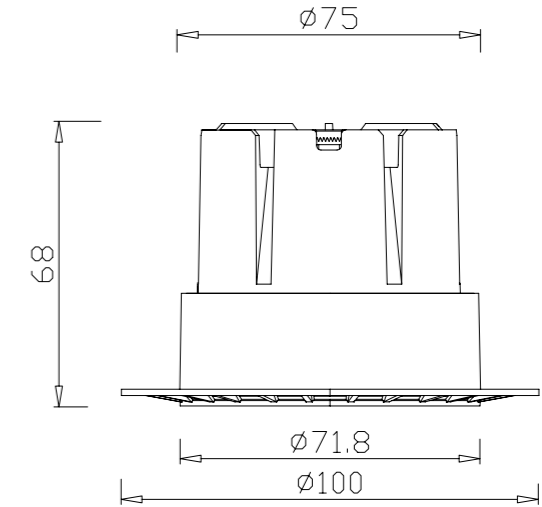

GXC-75-R-SLIM-NZ

BEAM ANGLE

BODY COLOR