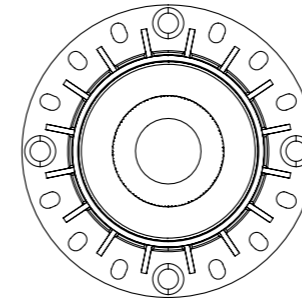

CUT SIZE:95mm