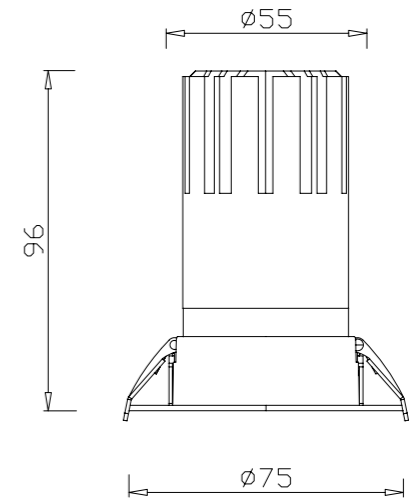

GUN BLACK

ITEM SIZE	D75*H81mm
CUTTING SIZE	D55mm
LIGHT SOURCE	9W
IP	IP20
TEMP	3000K/4000K/6000K
VOLTAGE	AC85-256V
RA	>90
LUMENS	810lm
MATERIAL	ALUMINUM
DIMMING OPTION	ON/OFF

0-10V

PHASE CUT

 CUT SIZE:55mm