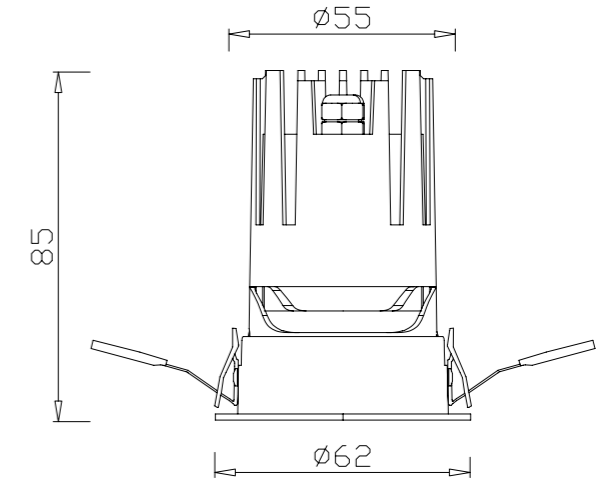

95 > 115

WATER PROOF SPOT LIGHT

96 > 100

WATER PROOF SPOT LIGHT

 CUT SIZE:55mm

GXY-55-YH

BEAM ANGLE

REFLECTOR