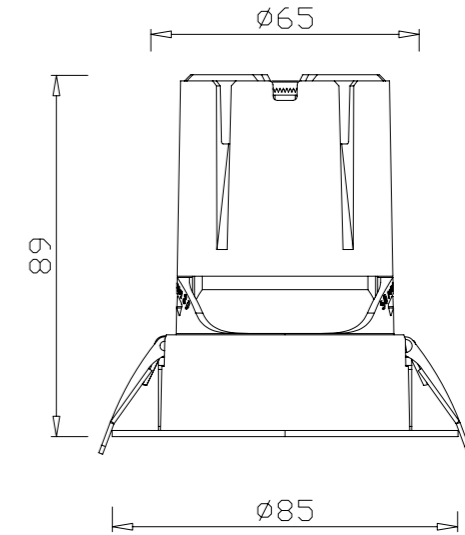

ITEM SIZE	D75*H100mm
CUTTING SIZE	D55mm
LIGHT SOURCE	12W
IP	IP20
TEMP	3000K/4000K/6000K
VOLTAGE	AC85-256V
RA	>90
LUMENS	1080lm
MATERIAL	ALUMINUM
DIMMING OPTION	ON/OFF

0-10V

PHASE CUT

 CUT SIZE:65mm

GXC-65-RK

ITEM SIZE D85*H89mm

CUTTING SIZE D65mm

LIGHT SOURCE 10W

IP IP20

TEMP 3000K/4000K/6000K

VOLTAGE AC85-256V

RA >90

LUMENS 900lm