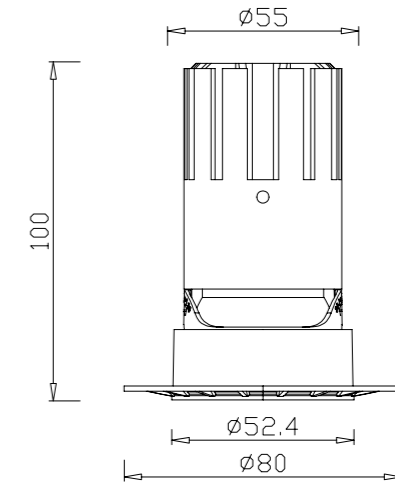

BODY COLOR

REFLECTOR

ITEM SIZE	D80*H85mm
CUTTING SIZE	D55mm
LIGHT SOURCE	9W
IP	IP20
TEMP	3000K/4000K/6000K
VOLTAGE	AC85-256V
RA	>90
LUMENS	810lm
MATERIAL	ALUMINUM
DIMMING OPTION	ON/OFF

0-10V

PHASE CUT

 CUT SIZE:55mm