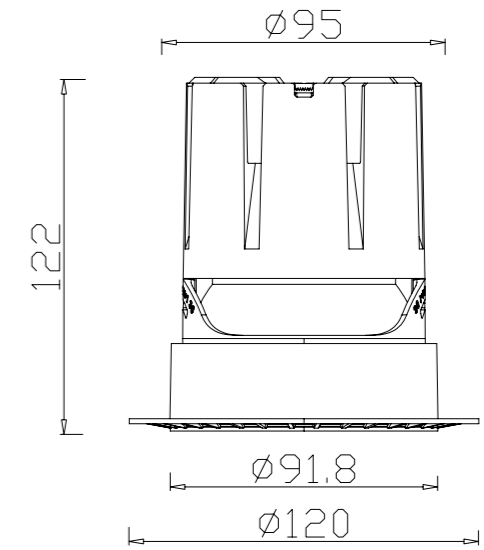

GXC-95-R-SLIM

BEAM ANGLE

BODY COLOR