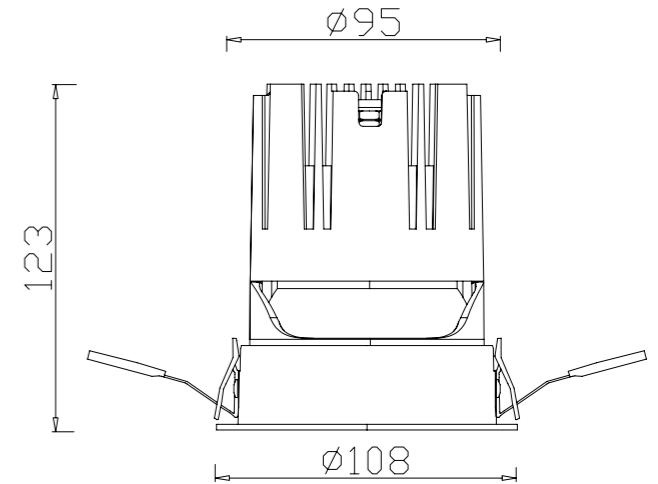

GXY-95-YH

BEAM ANGLE

REFLECTOR