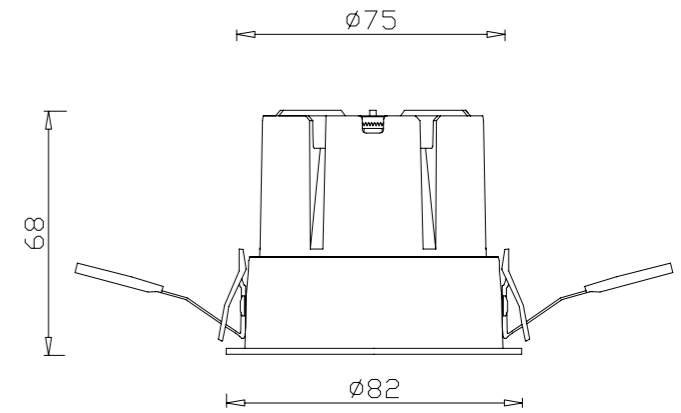

0-10V

PHASE CUT

65 > 68

IAN LIGHTING

SMALL HOLE SPOT LIGHT

 CUT SIZE:75mm

GXC-75-RZ-S

BEAM ANGLE