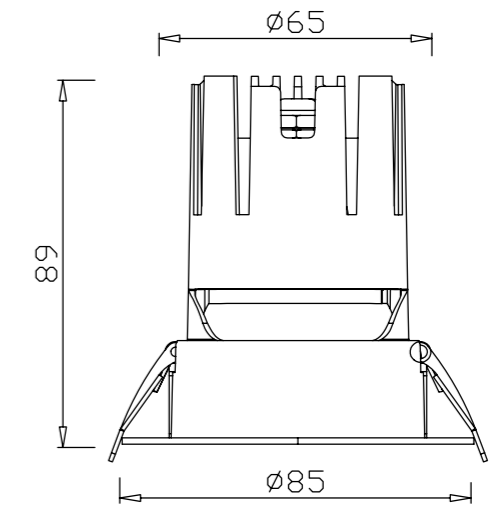

GXY-65-RK

BEAM ANGLE

BODY COLOR