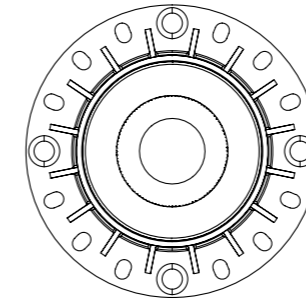

CUT SIZE:65mm