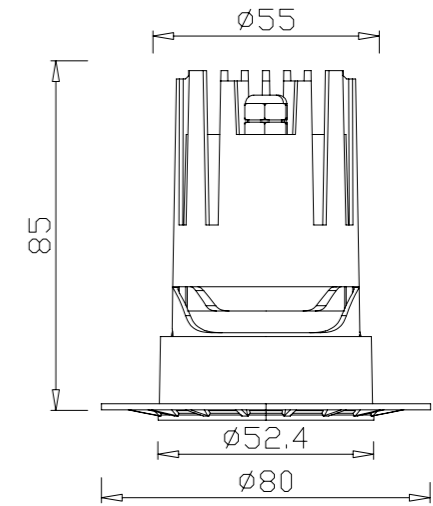

GXY-55-R-SLIM

BEAM ANGLE

BODY COLOR