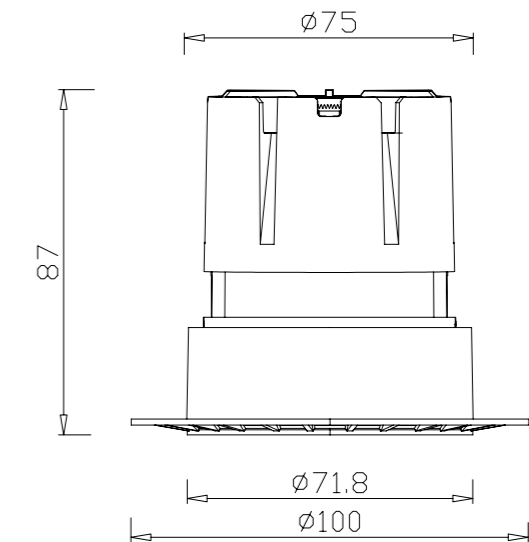

MATTE BLACK

ITEM SIZE	D95*H117mm
CUTTING SIZE	D75mm
LIGHT SOURCE	20W
IP	IP20
TEMP	3000K/4000K/6000K
VOLTAGE	AC85-256V
RA	>90
LUMENS	1800lm
MATERIAL	ALUMINUM
DIMMING OPTION	ON/OFF

0-10V

PHASE CUT

 CUT SIZE:75mm