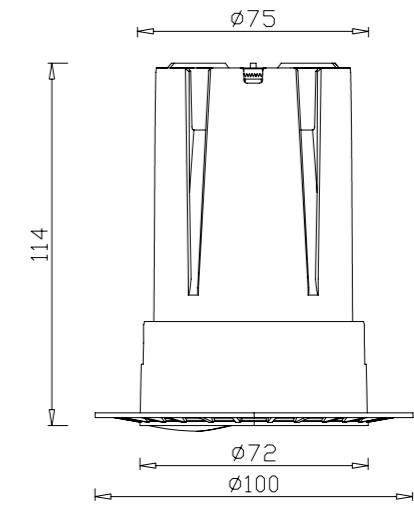

GXC-75-Y-SLIM-G-J

BEAM ANGLE

BODY COLOR