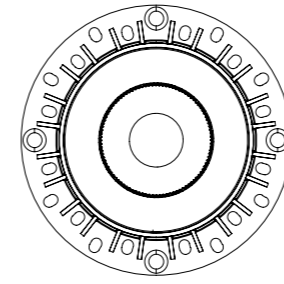

CUT SIZE:75mm