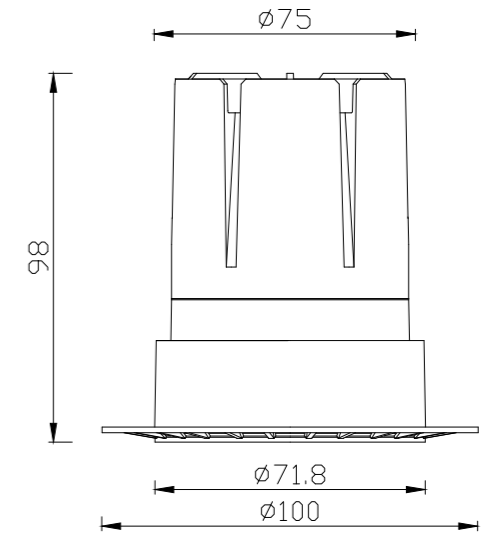

ITEM SIZE	D100*H84mm
CUTTING SIZE	D75mm
LIGHT SOURCE	12W
IP	IP20
TEMP	3000K/4000K/6000K
VOLTAGE	AC85-256V
RA	>90
LUMENS	1080lm
MATERIAL	ALUMINUM
DIMMING OPTION	ON/OFF

0-10V

PHASE CUT

 CUT SIZE:75mm

GXC-75-R-SLIM-Z-Z