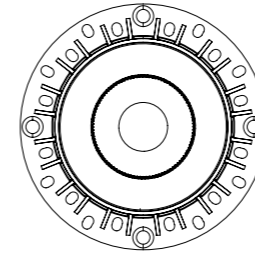

CUT SIZE:75mm