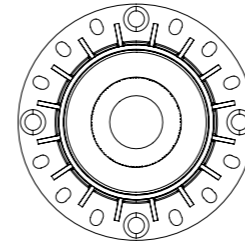

CUT SIZE:55mm