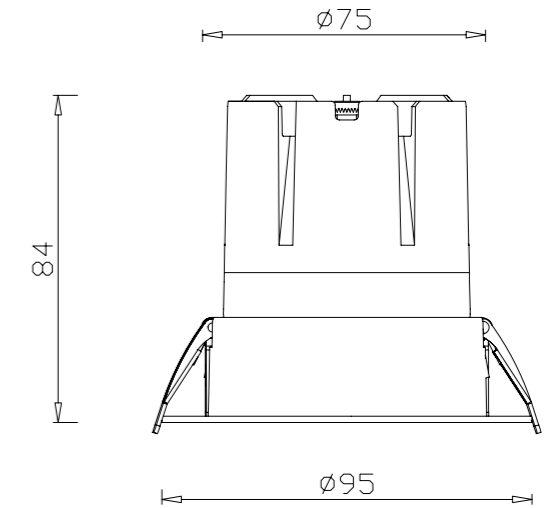

GXC-75-RK-Z

BEAM ANGLE

BODY COLOR