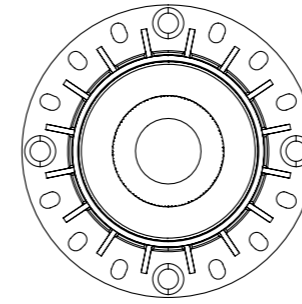

0-10V

PHASE CUT

56 > 64

IAN LIGHTING

ROUND TRIMLESS-FIXED

 CUT SIZE:55mm

GXC-55-R-SLIM-Z

BEAM ANGLE