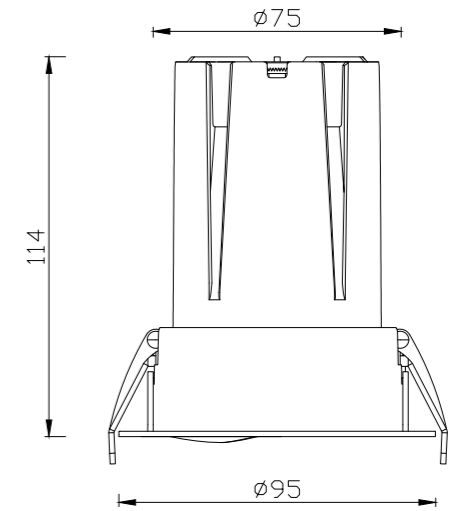

GXC-75-RK-G-J

BEAM ANGLE

BODY COLOR

REFLECTOR

ITEM SIZE	D95*H114mm
CUTTING SIZE	D75mm
LIGHT SOURCE	20W
IP	IP20
TEMP	3000K/4000K/6000K
VOLTAGE	AC85-256V
RA	>90
LUMENS	1800lm
MATERIAL	ALUMINUM
DIMMING OPTION	ON/OFF

0-10V

PHASE CUT