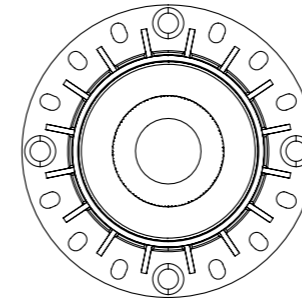

0-10V

PHASE CUT

111 > 114

WATER PROOF SPOT LIGHT

 CUT SIZE:55mm

GXY-55-R-SLIM

BEAM ANGLE

BODY COLOR