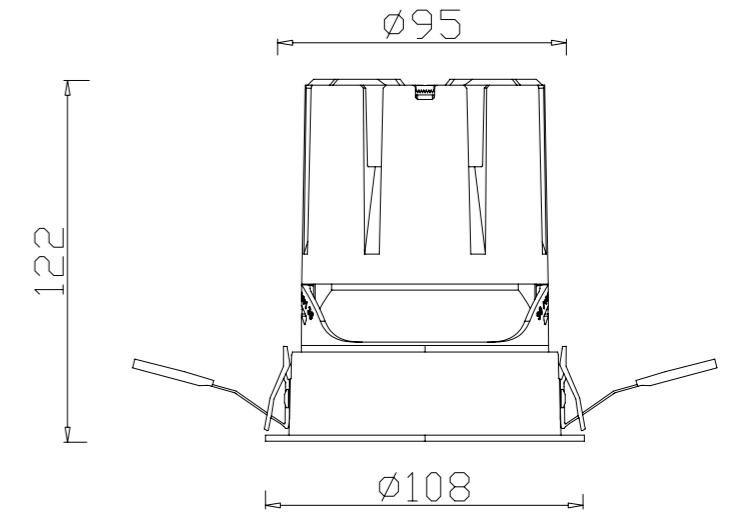

0-10V

PHASE CUT

 CUT SIZE:75mm

GXC-75-YH

BEAM ANGLE

REFLECTOR

ITEM SIZE	D82*H90mm
CUTTING SIZE	D75mm
LIGHT SOURCE	12W
IP	IP20
TEMP	3000K/4000K/6000K
VOLTAGE	AC85-256V
RA	>90
LUMENS	1080lm
MATERIAL	ALUMINUM
DIMMING OPTION	ON/OFF

0-10V

PHASE CUT

 CUT SIZE:75mm

GXC-75-YH-G

BEAM ANGLE

REFLECTOR

ITEM SIZE	D82*H120mm
CUTTING SIZE	D75mm
LIGHT SOURCE	20W
IP	IP20
TEMP	3000K/4000K/6000K
VOLTAGE	AC85-256V
RA	>90
LUMENS	1800lm
MATERIAL	ALUMINUM
DIMMING OPTION	ON/OFF

0-10V

PHASE CUT

 CUT SIZE:95mm

GXC-95-YH

ITEM SIZE	D108*H122mm
CUTTING SIZE	D95mm
LIGHT SOURCE	25W
IP	IP20
TEMP	3000K/4000K/6000K
VOLTAGE	AC85-256V
RA	>90
LUMENS	2250lm
MATERIAL	ALUMINUM
DIMMING OPTION	ON/OFF