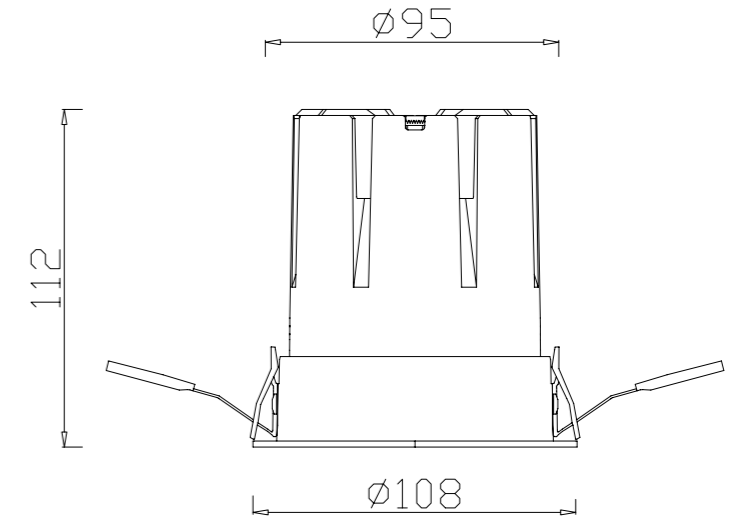

0-10V

PHASE CUT

 CUT SIZE:95mm

GXC-95-RZ-Z

ITEM SIZE D108*H112mm

CUTTING SIZE D95mm

LIGHT SOURCE 25W

IP IP20