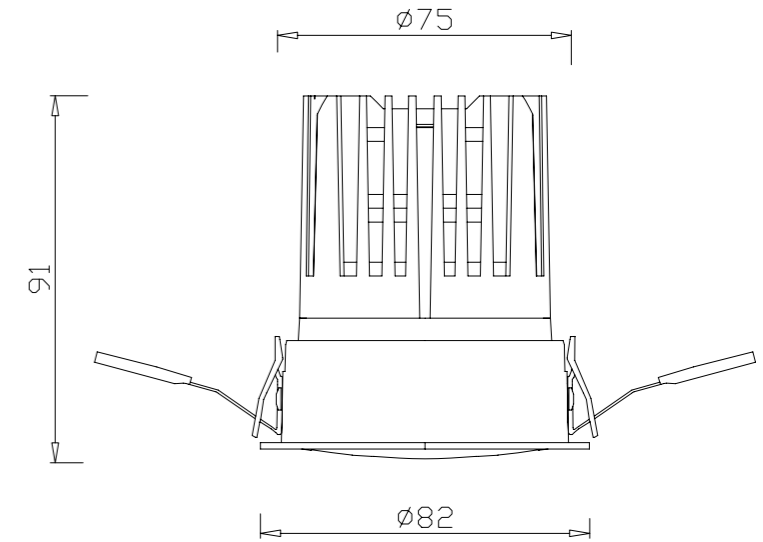

GXYP-75-RZ

BEAM ANGLE

BODY COLOR

REFLECTOR

ITEM SIZE	D82*H91mm
CUTTING SIZE	D75mm
LIGHT SOURCE	12W
IP	IP20
TEMP	3000K/4000K/6000K
VOLTAGE	AC85-256V
RA	>90
LUMENS	1080lm
MATERIAL	ALUMINUM
DIMMING OPTION	ON/OFF

0-10V

PHASE CUT