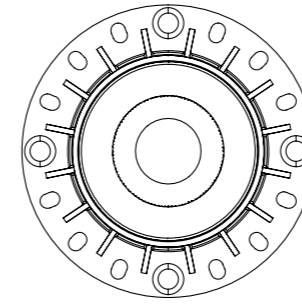

0-10V

PHASE CUT

22 > 28

IAN LIGHTING

ROUND TRIMLESS-ADJUSTABLE

 CUT SIZE:55mm

GXC-55-R-SLIM

BEAM ANGLE