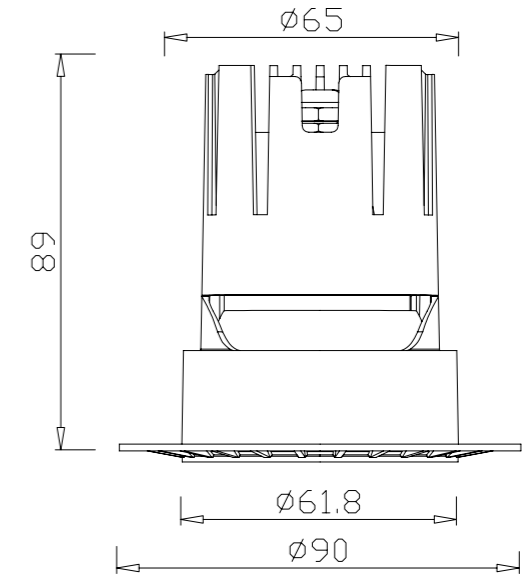

GXY-65-R-SLIM

BEAM ANGLE

BODY COLOR