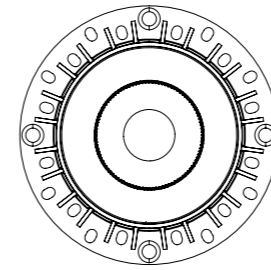

MATTE BLACK

ITEM SIZE	D95*H68mm
CUTTING SIZE	D75mm
LIGHT SOURCE	12W
IP	IP20
TEMP	3000K/4000K/6000K
VOLTAGE	AC85-256V
RA	>90
LUMENS	1080lm
MATERIAL	ALUMINUM
DIMMING OPTION	ON/OFF

0-10V

PHASE CUT

 CUT SIZE:75mm