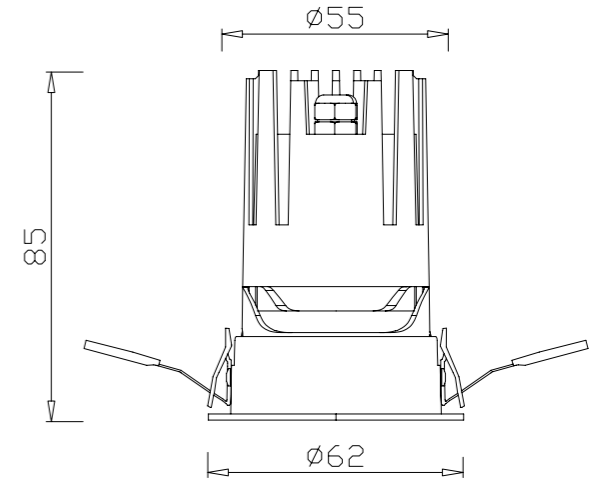

0-10V

PHASE CUT

101 > 104

WATER PROOF SPOT LIGHT

 CUT SIZE:55mm

GXY-55-RZ

BEAM ANGLE

BODY COLOR