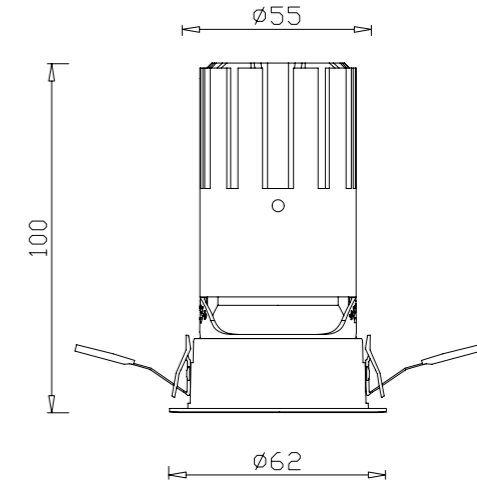

ITEM SIZE	D62*H85mm
CUTTING SIZE	D55mm
LIGHT SOURCE	9W
IP	IP20
TEMP	3000K/4000K/6000K
VOLTAGE	AC85-256V
RA	>90
LUMENS	810lm
MATERIAL	ALUMINUM
DIMMING OPTION	ON/OFF

0-10V

PHASE CUT

 CUT SIZE:55mm

GXC-55-YH-G

BEAM ANGLE

REFLECTOR

ITEM SIZE	D62*H100mm
CUTTING SIZE	D55mm
LIGHT SOURCE	12W
IP	IP20
TEMP	3000K/4000K/6000K
VOLTAGE	AC85-256V
RA	>90
LUMENS	1080lm
MATERIAL	ALUMINUM
DIMMING OPTION	ON/OFF
	0-10V
<input type="checkbox"/>	<input type="checkbox"/>
	PHASE CUT
	<input type="checkbox"/>

 CUT SIZE:65mm

GXC-65-YH

BEAM ANGLE

REFLECTOR

ITEM SIZE	D72*H89mm
CUTTING SIZE	D65mm
LIGHT SOURCE	10W
IP	IP20
TEMP	3000K/4000K/6000K
VOLTAGE	AC85-256V
RA	>90
LUMENS	900lm
MATERIAL	ALUMINUM
DIMMING OPTION	ON/OFF