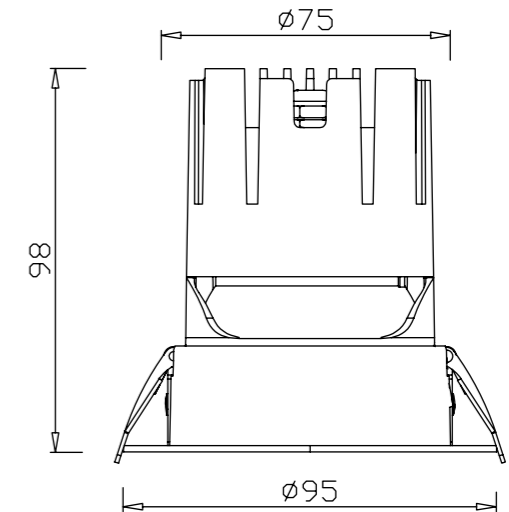

GXY-75-RK

BEAM ANGLE

BODY COLOR