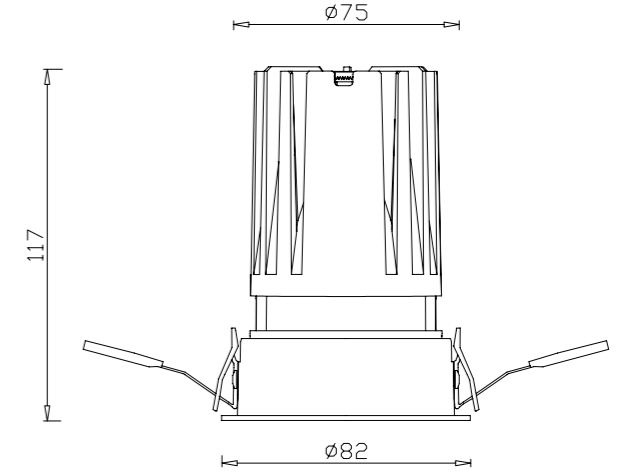

0-10V

PHASE CUT

 CUT SIZE:75mm

GXC-75-ZZRZ-G

BEAM ANGLE

BODY COLOR

WHITE

BLACK