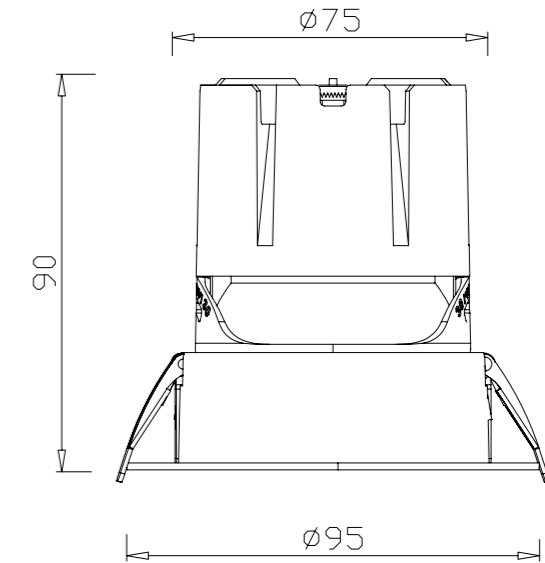

GXC-75-RK

BEAM ANGLE

BODY COLOR