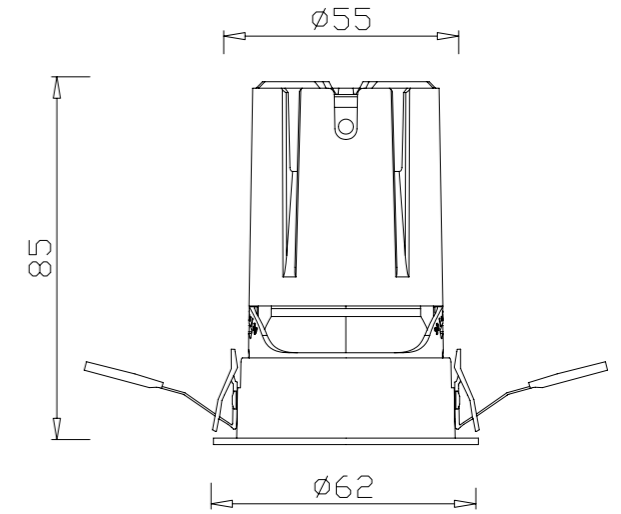

BEAM ANGLE

REFLECTOR

0-10V

PHASE CUT

08 > 14

IAN LIGHTING

NARROW RING-ADJUSTABLE

 CUT SIZE:55mm