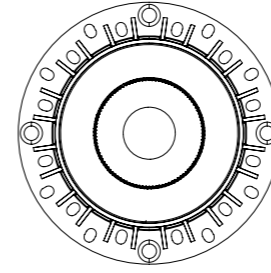

CUT SIZE:75mm