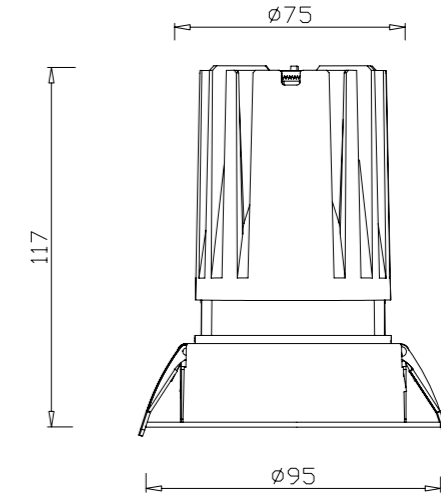

GXC-75-ZZRK-G

BEAM ANGLE

BODY COLOR

REFLECTOR

ITEM SIZE	D95*H117mm
CUTTING SIZE	D75mm
LIGHT SOURCE	20W
IP	IP20
TEMP	3000K/4000K/6000K
VOLTAGE	AC85-256V
RA	>90
LUMENS	1800lm
MATERIAL	ALUMINUM
DIMMING OPTION	ON/OFF

0-10V

PHASE CUT