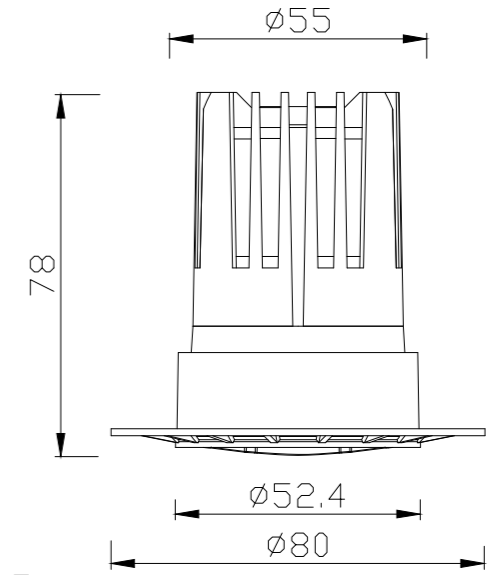

GXYP-55-R-SLIM

BEAM ANGLE

BODY COLOR

REFLECTOR

ITEM SIZE	D80*H78mm
CUTTING SIZE	D55mm
LIGHT SOURCE	9W
IP	IP20
TEMP	3000K/4000K/6000K
VOLTAGE	AC85-256V
RA	>90
LUMENS	810lm
MATERIAL	ALUMINUM
DIMMING OPTION	ON/OFF

0-10V

PHASE CUT