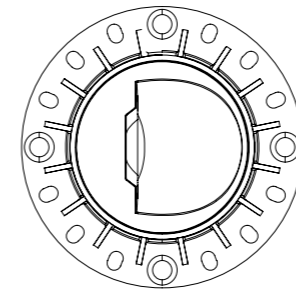

CUT SIZE:95mm