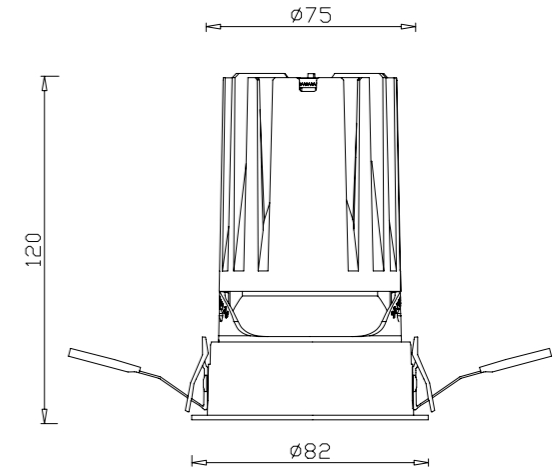

 CUT SIZE:65mm

GXC-65-YH

BEAM ANGLE

REFLECTOR

ITEM SIZE	D72*H89mm
CUTTING SIZE	D65mm
LIGHT SOURCE	10W
IP	IP20
TEMP	3000K/4000K/6000K
VOLTAGE	AC85-256V
RA	>90
LUMENS	900lm
MATERIAL	ALUMINUM
DIMMING OPTION	ON/OFF

0-10V

PHASE CUT

 CUT SIZE:75mm

GXC-75-YH

BEAM ANGLE

REFLECTOR

ITEM SIZE	D82*H90mm
CUTTING SIZE	D75mm
LIGHT SOURCE	12W
IP	IP20
TEMP	3000K/4000K/6000K
VOLTAGE	AC85-256V
RA	>90
LUMENS	1080lm
MATERIAL	ALUMINUM
DIMMING OPTION	ON/OFF

0-10V

PHASE CUT

 CUT SIZE:75mm

GXC-75-YH-G

BEAM ANGLE

REFLECTOR

ITEM SIZE	D82*H120mm
CUTTING SIZE	D75mm
LIGHT SOURCE	20W
IP	IP20
TEMP	3000K/4000K/6000K
VOLTAGE	AC85-256V
RA	>90
LUMENS	1800lm
MATERIAL	ALUMINUM
DIMMING OPTION	ON/OFF

0-10V

PHASE CUT

 CUT SIZE:95mm

GXC-95-YH

ITEM SIZE	D108*H122mm
CUTTING SIZE	D95mm
LIGHT SOURCE	25W
IP	IP20
TEMP	3000K/4000K/6000K
VOLTAGE	AC85-256V
RA	>90
LUMENS	2250lm
MATERIAL	ALUMINUM
DIMMING OPTION	ON/OFF