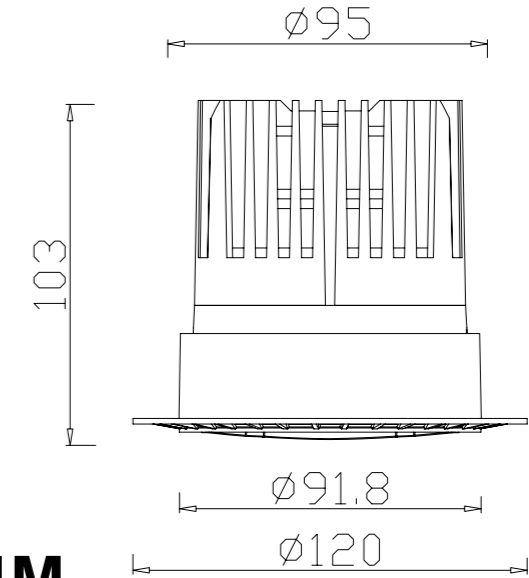

0-10V

PHASE CUT

 CUT SIZE:95mm

GXYP-95-R-SLIM

ITEM SIZE	D120*H103mm
CUTTING SIZE	D95mm
LIGHT SOURCE	20W
IP	IP20
TEMP	3000K/4000K/6000K
VOLTAGE	AC85-256V
RA	>90
LUMENS	1800lm
MATERIAL	ALUMINUM
DIMMING OPTION	ON/OFF