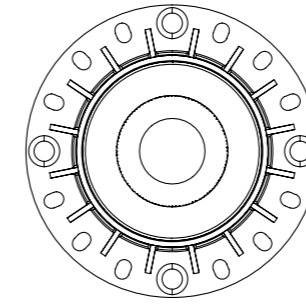

0-10V

PHASE CUT

 CUT SIZE:95mm

GXC-95-R-SLIM

BEAM ANGLE

BODY COLOR

WHITE

BLACK