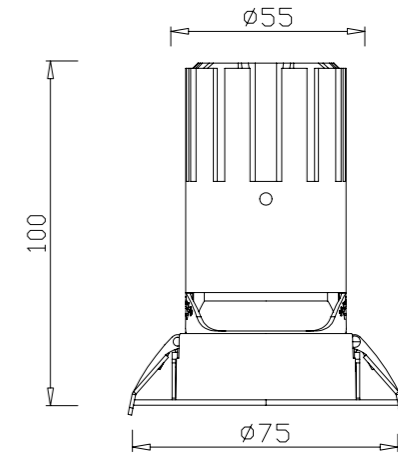

GXC-55-RK-G

BEAM ANGLE