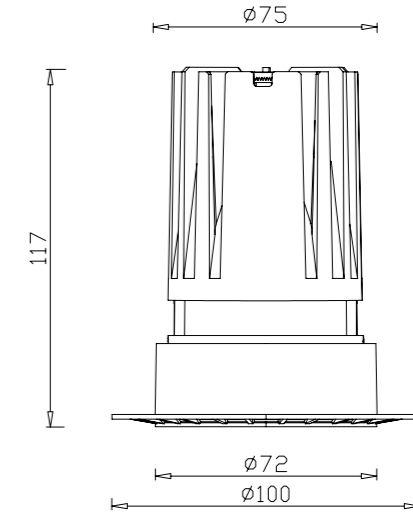

ITEM SIZE	D100*H87mm
CUTTING SIZE	D75mm
LIGHT SOURCE	12W
IP	IP20
TEMP	3000K/4000K/6000K
VOLTAGE	AC85-256V
RA	>90
LUMENS	1080lm
MATERIAL	ALUMINUM
DIMMING OPTION	ON/OFF

0-10V

PHASE CUT

 CUT SIZE:75mm

GXC-75-R-ZZSLIM-G