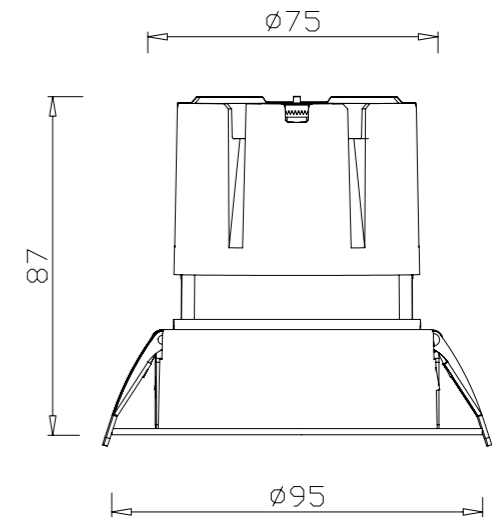

GXC-75-ZZRK

BEAM ANGLE

BODY COLOR

REFLECTOR

ITEM SIZE	D95*H87mm
CUTTING SIZE	D75mm
LIGHT SOURCE	12W
IP	IP20
TEMP	3000K/4000K/6000K
VOLTAGE	AC85-256V
RA	>90
LUMENS	1080lm
MATERIAL	ALUMINUM
DIMMING OPTION	ON/OFF

0-10V

PHASE CUT