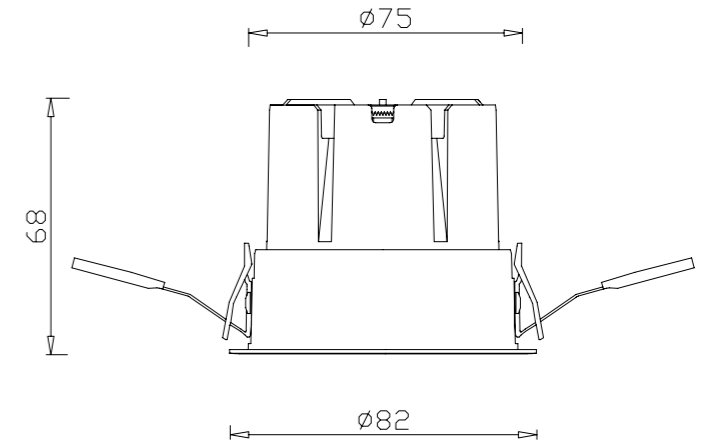

PHASE CUT

 CUT SIZE:65mm

GXC-65-YH-Z

BEAM ANGLE

REFLECTOR

ITEM SIZE	D72*H82mm
CUTTING SIZE	D65mm
LIGHT SOURCE	10W
IP	IP20
TEMP	3000K/4000K/6000K
VOLTAGE	AC85-256V
RA	>90
LUMENS	900lm
MATERIAL	ALUMINUM
DIMMING OPTION	ON/OFF

0-10V

PHASE CUT

 CUT SIZE:75mm

GXC-75-YH-NZ

BEAM ANGLE

REFLECTOR

ITEM SIZE	D82*H68mm
CUTTING SIZE	D75mm
LIGHT SOURCE	9W
IP	IP20
TEMP	3000K/4000K/6000K
VOLTAGE	AC85-256V
RA	>90
LUMENS	810lm
MATERIAL	ALUMINUM
DIMMING OPTION	ON/OFF