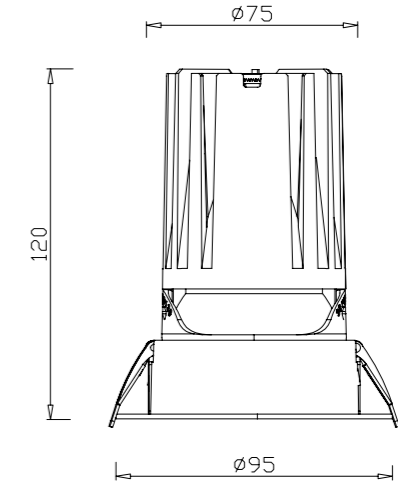

BRIGHT SILVER

GUN BLACK

ITEM SIZE	D95*H90mm
CUTTING SIZE	D75mm
LIGHT SOURCE	12W
IP	IP20
TEMP	3000K/4000K/6000K
VOLTAGE	AC85-256V
RA	>90
LUMENS	1080lm
MATERIAL	ALUMINUM
DIMMING OPTION	ON/OFF

0-10V

PHASE CUT

 CUT SIZE:75mm

GXC-75-RK-G

BEAM ANGLE

BODY COLOR

REFLECTOR

ITEM SIZE	D82*H120mm
CUTTING SIZE	D95mm
LIGHT SOURCE	20W
IP	IP20
TEMP	3000K/4000K/6000K
VOLTAGE	AC85-256V
RA	>90
LUMENS	1800lm
MATERIAL	ALUMINUM
DIMMING OPTION	ON/OFF