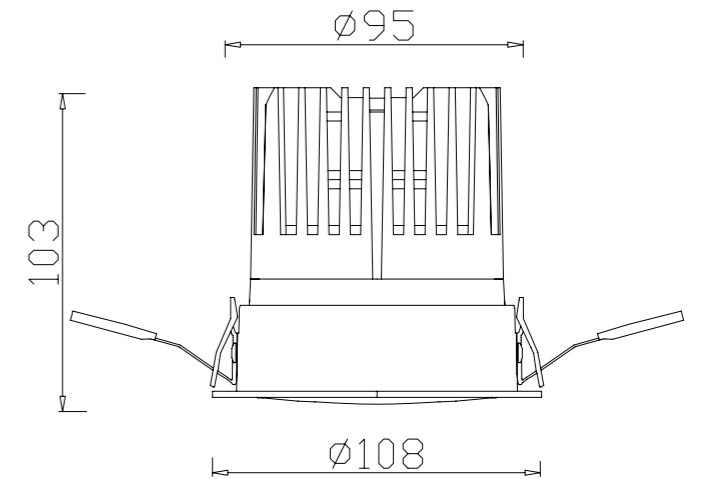

BRIGHT SILVER

ITEM SIZE	D82*H91mm
CUTTING SIZE	D75mm
LIGHT SOURCE	12W
IP	IP20
TEMP	3000K/4000K/6000K
VOLTAGE	AC85-256V
RA	>90
LUMENS	1080lm
MATERIAL	ALUMINUM
DIMMING OPTION	ON/OFF

0-10V

PHASE CUT

 CUT SIZE:95mm