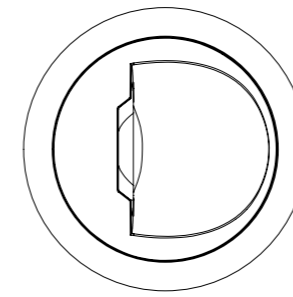

CUT SIZE:75mm