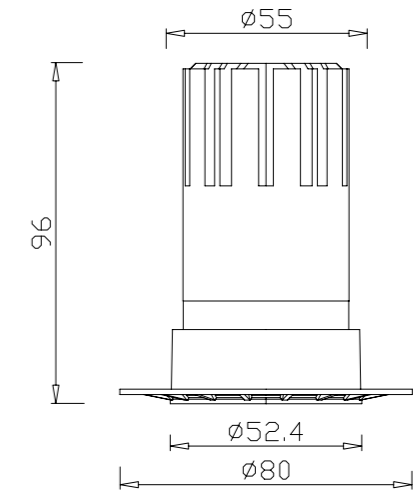

BODY COLOR

REFLECTOR

ITEM SIZE	D80*H81mm
CUTTING SIZE	D55mm
LIGHT SOURCE	9W
IP	IP20
TEMP	3000K/4000K/6000K
VOLTAGE	AC85-256V
RA	>90
LUMENS	810lm
MATERIAL	ALUMINUM
DIMMING OPTION	ON/OFF

0-10V

PHASE CUT

 CUT SIZE:55mm