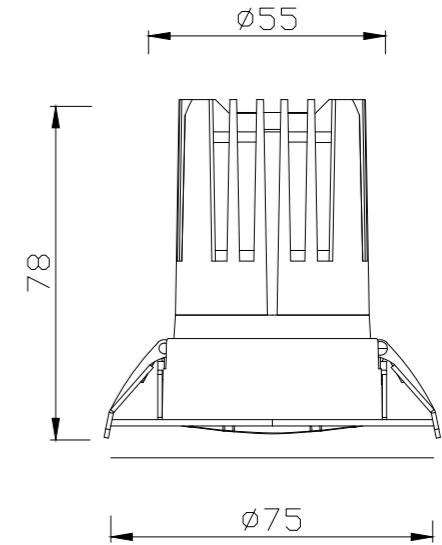

BODY COLOR

WHITE

BLACK

REFLECTOR

BRIGHT SILVER

87 > 90

WALL WASHER LIGHT

 CUT SIZE:55mm