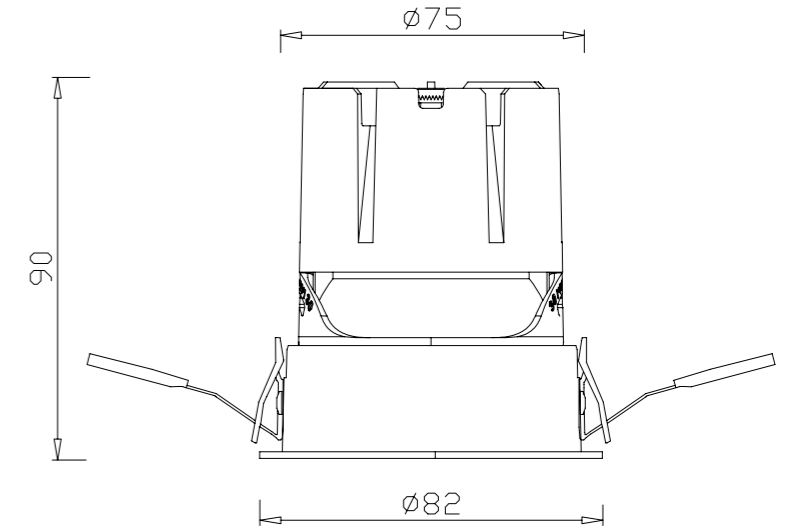

BEAM ANGLE

REFLECTOR

ITEM SIZE	D62*H100mm
CUTTING SIZE	D55mm
LIGHT SOURCE	12W
IP	IP20
TEMP	3000K/4000K/6000K
VOLTAGE	AC85-256V
RA	>90
LUMENS	1080lm
MATERIAL	ALUMINUM
DIMMING OPTION	ON/OFF
	0-10V
<input type="checkbox"/>	<input type="checkbox"/>
	PHASE CUT
	<input type="checkbox"/>

 CUT SIZE:65mm

GXC-65-YH

BEAM ANGLE

REFLECTOR

ITEM SIZE	D72*H89mm
CUTTING SIZE	D65mm
LIGHT SOURCE	10W
IP	IP20
TEMP	3000K/4000K/6000K
VOLTAGE	AC85-256V
RA	>90
LUMENS	900lm
MATERIAL	ALUMINUM
DIMMING OPTION	ON/OFF

0-10V

PHASE CUT

 CUT SIZE:75mm

GXC-75-YH

BEAM ANGLE

REFLECTOR

ITEM SIZE	D82*H90mm
CUTTING SIZE	D75mm
LIGHT SOURCE	12W
IP	IP20
TEMP	3000K/4000K/6000K
VOLTAGE	AC85-256V
RA	>90
LUMENS	1080lm
MATERIAL	ALUMINUM
DIMMING OPTION	ON/OFF