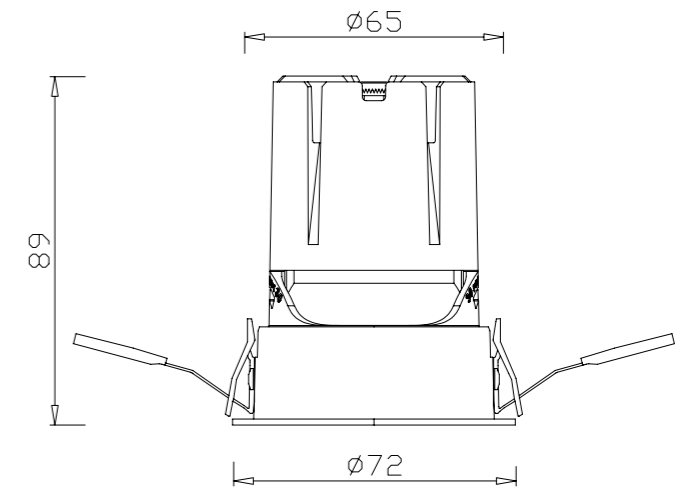

GXC-65-RZ

BEAM ANGLE

BODY COLOR