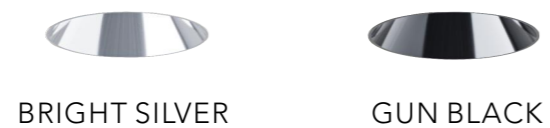

BODY COLOR

WHITE

BLACK

REFLECTOR

MATTE WHITE

MATTE BLACK

SAND SILVER

BRIGHT SILVER