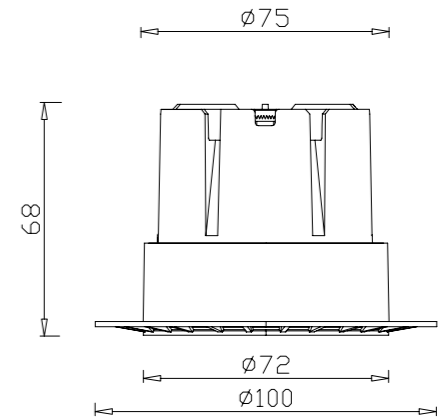

0-10V

PHASE CUT

 CUT SIZE:75mm

GXC-75-Y-SLIM-S

BEAM ANGLE

24°

36°

BODY COLOR