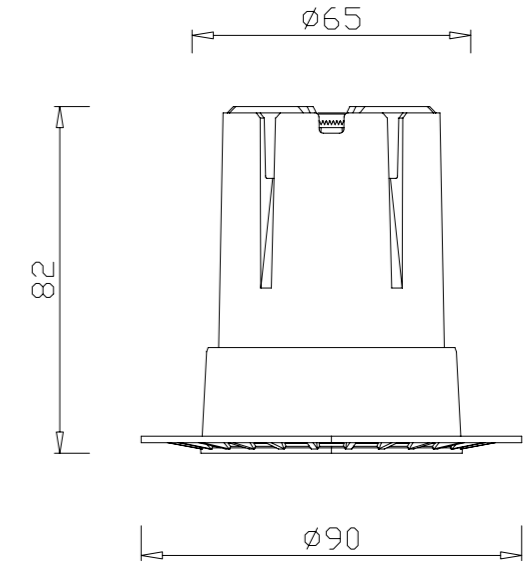

GXC-65-R-SLIM-Z

BEAM ANGLE

BODY COLOR

REFLECTOR