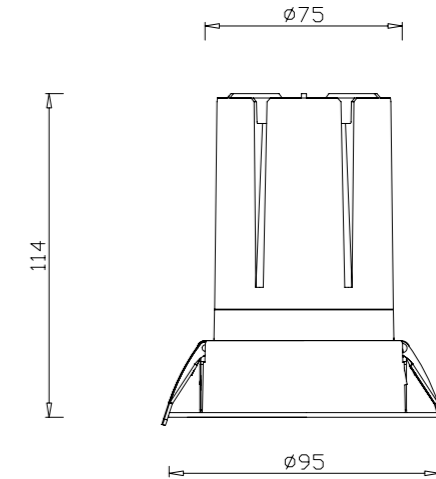

GXC-75-RK-G-Z

BEAM ANGLE

BODY COLOR