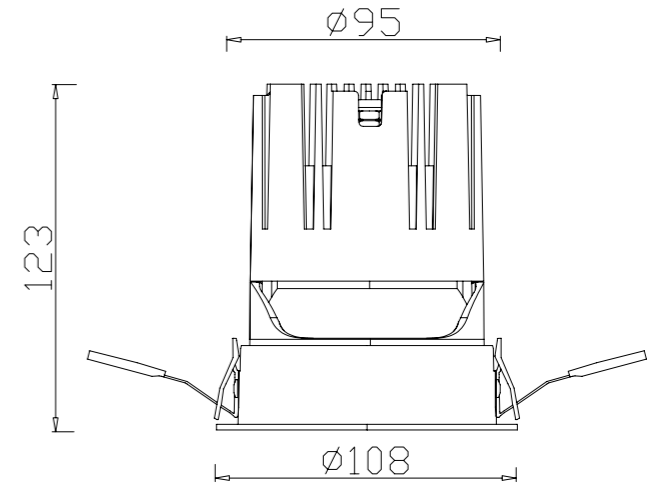

GXY-95-RZ

BEAM ANGLE

BODY COLOR