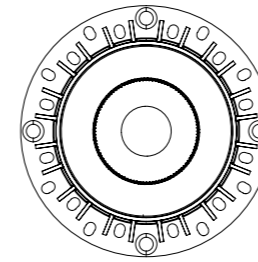

CUT SIZE:75mm