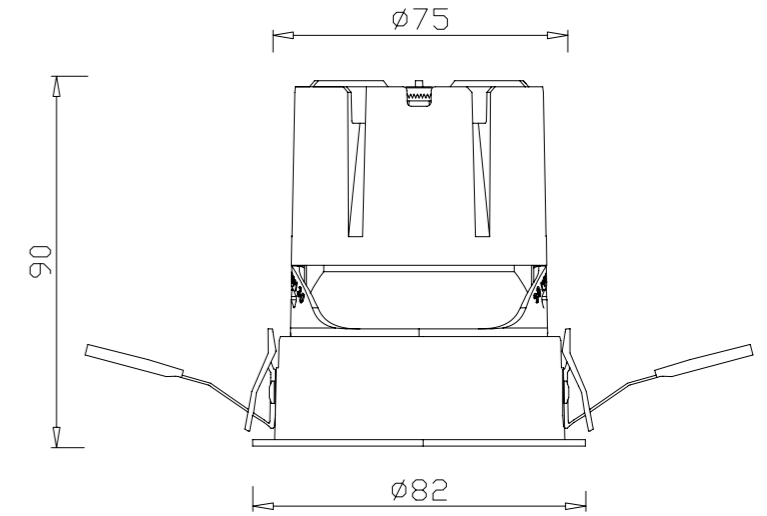

GXC-75-RZ

BEAM ANGLE

BODY COLOR