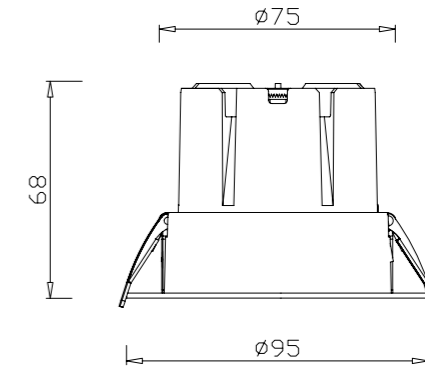

0-10V

PHASE CUT

 CUT SIZE:75mm

GXC-75-RK-NZ

BEAM ANGLE

BODY COLOR

WHITE

BLACK