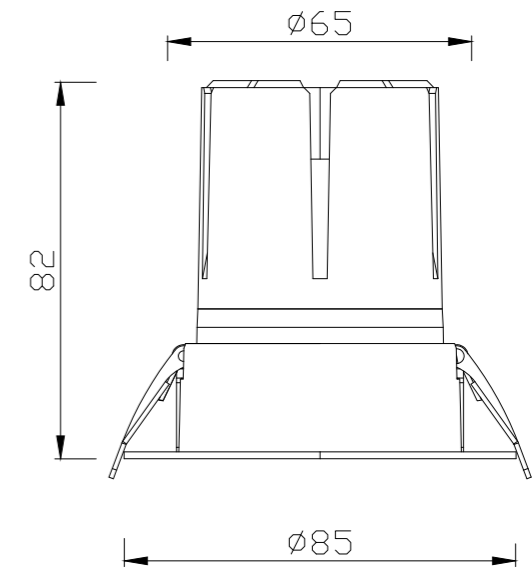

GXC-65-RK-Z

BEAM ANGLE

BODY COLOR