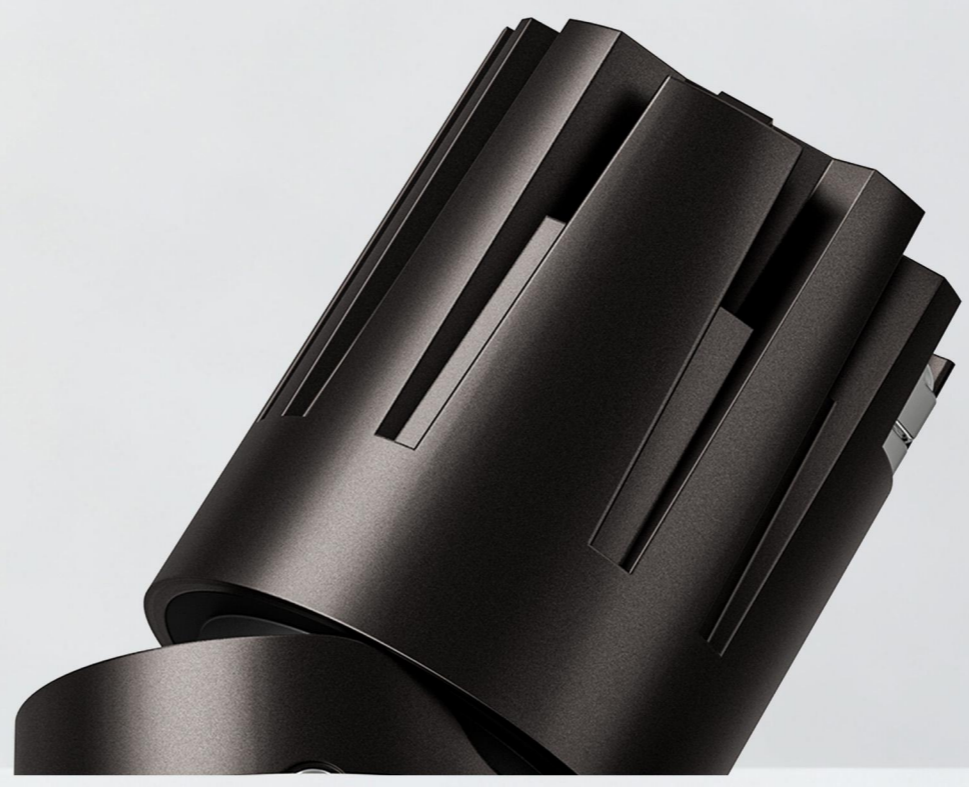

ALUMINUM

DIMMING OPTION

ON/OFF

0-10V

PHASE CUT

106 > 109

WATER PROOF SPOT LIGHT

 CUT SIZE:55mm