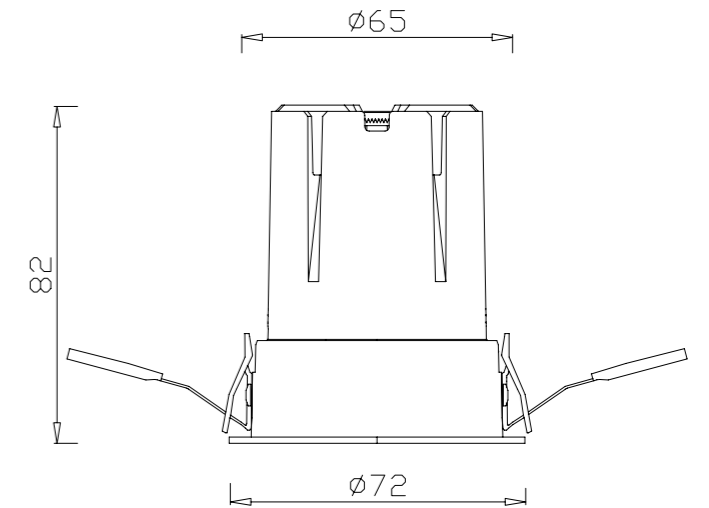

GXC-65-RZ-Z

BEAM ANGLE

BODY COLOR