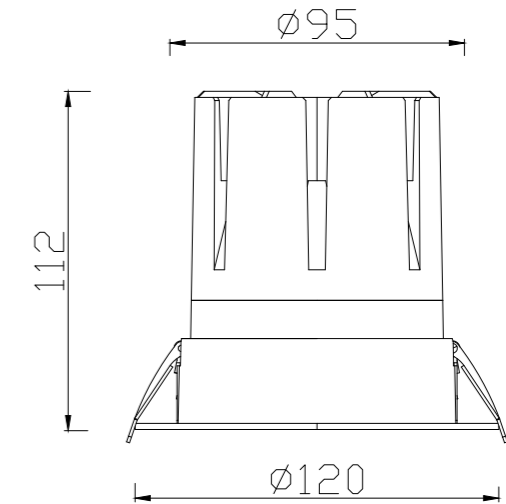

GXC-95-RK-Z

BEAM ANGLE

BODY COLOR