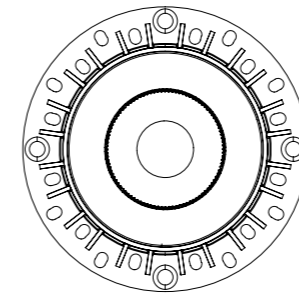

CUT SIZE:75mm