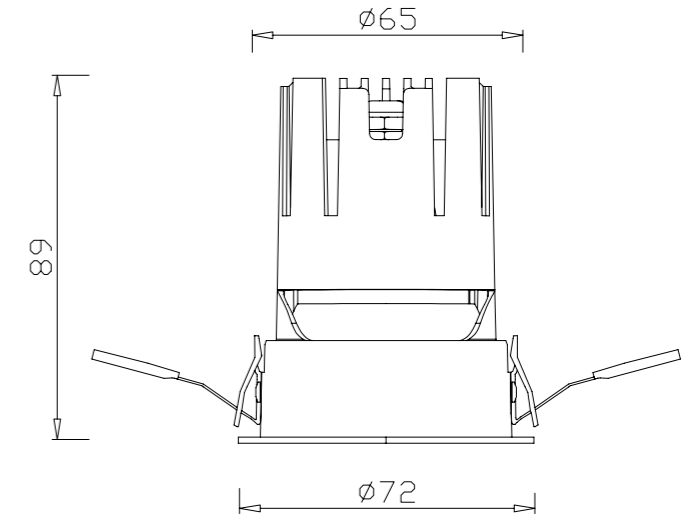

ITEM SIZE	D62*H85mm
CUTTING SIZE	D55mm
LIGHT SOURCE	9W
IP	IP65
TEMP	3000K/4000K/6000K
VOLTAGE	AC85-256V
RA	>90
LUMENS	810lm
MATERIAL	ALUMINUM
DIMMING OPTION	ON/OFF

0-10V

PHASE CUT

 CUT SIZE:65mm

GXY-65-YH