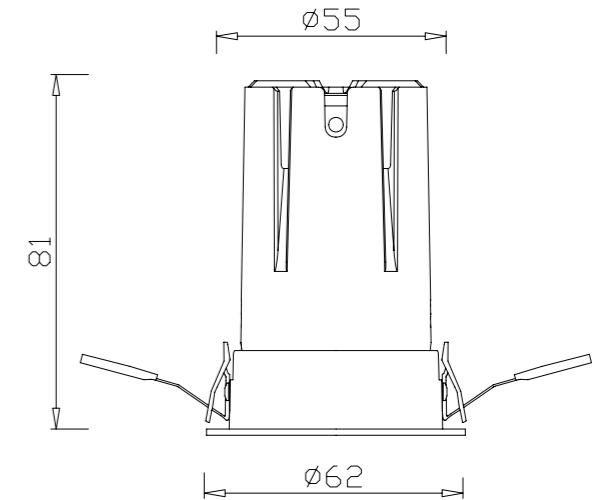

0-10V

PHASE CUT

38 > 46

IAN LIGHTING

NARROW RING-FIXED

 CUT SIZE:55mm

GXC-55-RZ-Z

BEAM ANGLE