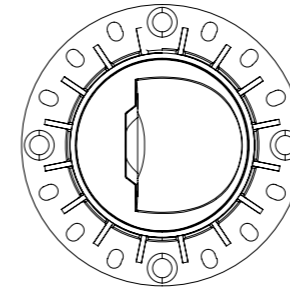

WALL WASHER LIGHT

 CUT SIZE:55mm

GXYP-55-R-SLIM

BEAM ANGLE

BODY COLOR

WHITE

BLACK

REFLECTOR