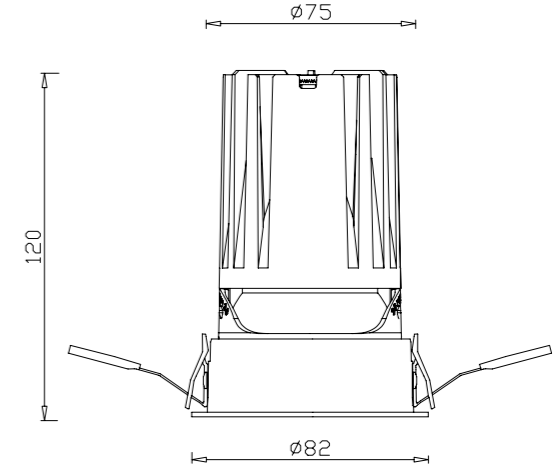

GXC-75-RZ-G

BEAM ANGLE

BODY COLOR