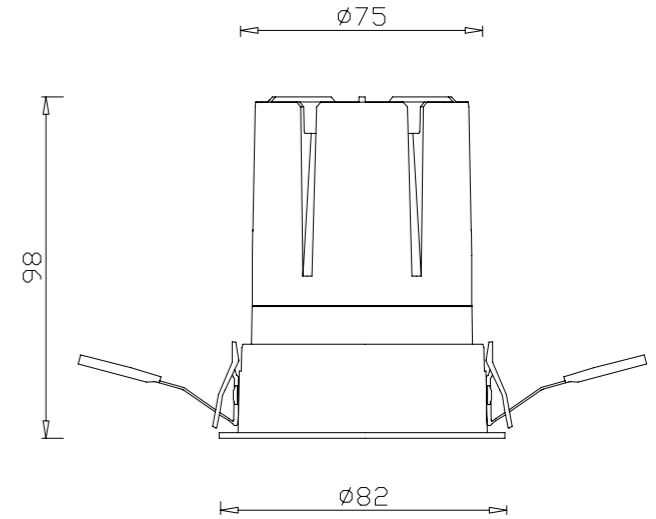

CUT SIZE:75mm

GXC-75-YH-Z-Z

BEAM ANGLE

REFLECTOR