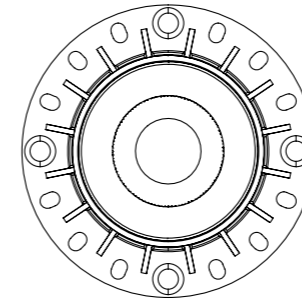

0-10V

PHASE CUT

 CUT SIZE:75mm

GXC-75-Y-SLIM

BEAM ANGLE

BODY COLOR

WHITE

BLACK