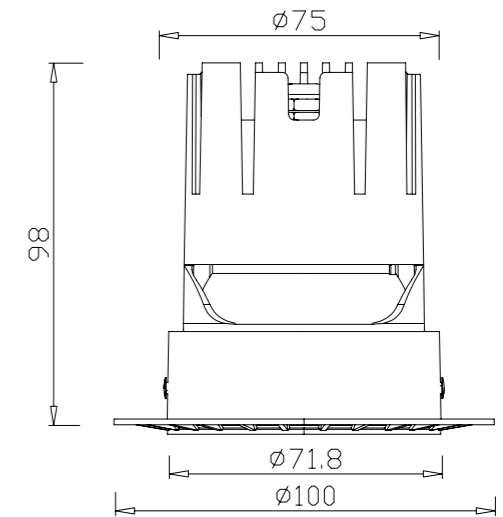

GXY-75-R-SLIM

BEAM ANGLE

BODY COLOR

REFLECTOR