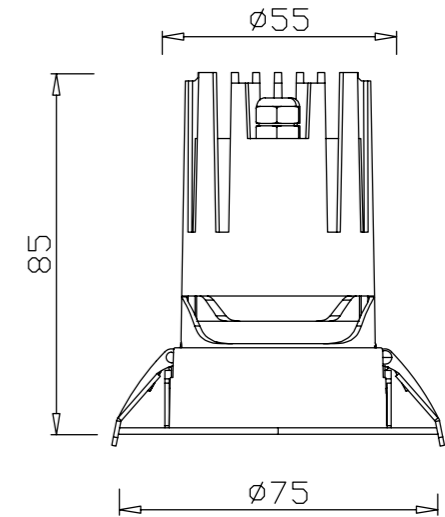

GXY-55-RK

BEAM ANGLE

BODY COLOR