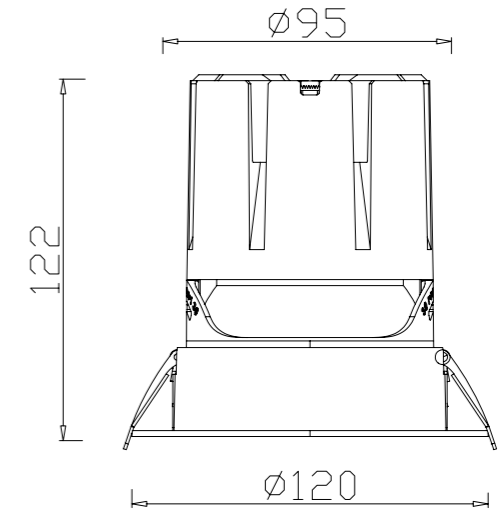

GXC-95-RK

BEAM ANGLE

BODY COLOR