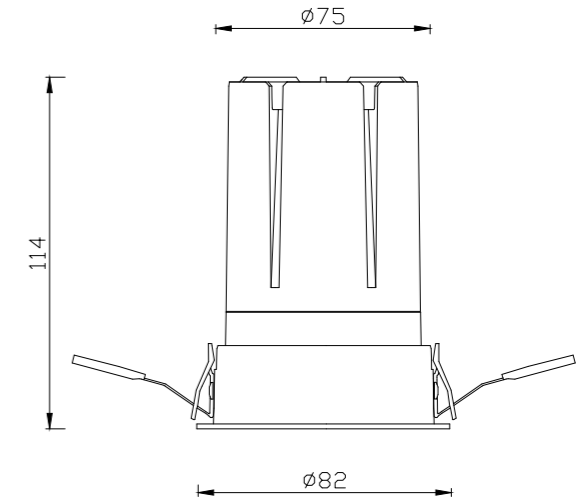

GXC-75-RZ-G-Z

BEAM ANGLE

BODY COLOR