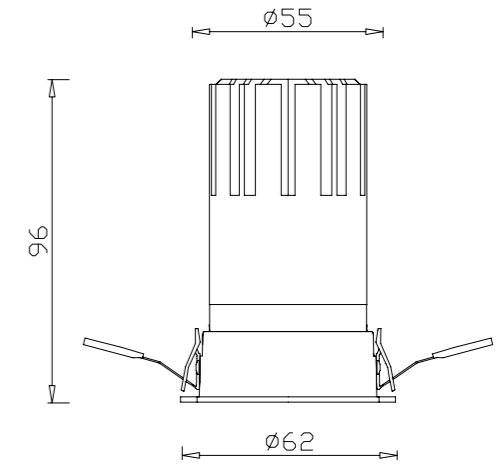

REFLECTOR

ITEM SIZE	D62*H81mm
CUTTING SIZE	D55mm
LIGHT SOURCE	9W
IP	IP20
TEMP	3000K/4000K/6000K
VOLTAGE	AC85-256V
RA	>90
LUMENS	810lm
MATERIAL	ALUMINUM
DIMMING OPTION	ON/OFF

0-10V

PHASE CUT

 CUT SIZE:55mm