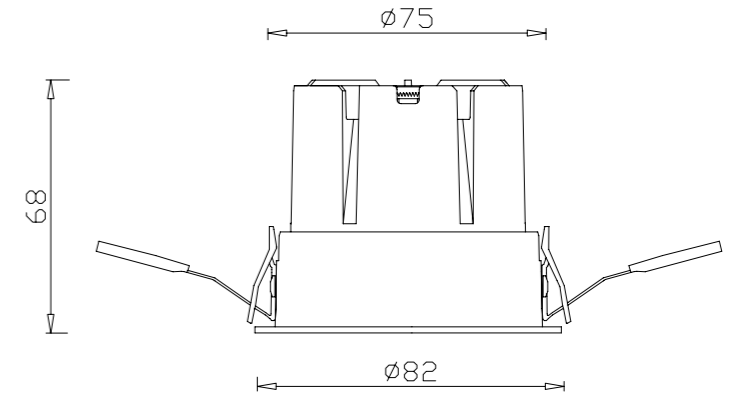

ON/OFF

0-10V

PHASE CUT

 CUT SIZE:75mm

GXC-75-RZ-NZ

BEAM ANGLE

BODY COLOR

WHITE