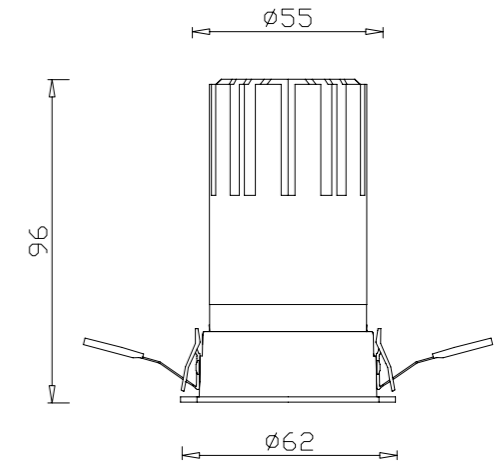

GUN BLACK

ITEM SIZE	D62*H81mm
CUTTING SIZE	D55mm
LIGHT SOURCE	9W
IP	IP20
TEMP	3000K/4000K/6000K
VOLTAGE	AC85-256V
RA	>90
LUMENS	810lm
MATERIAL	ALUMINUM
DIMMING OPTION	ON/OFF

0-10V

PHASE CUT

 CUT SIZE:55mm