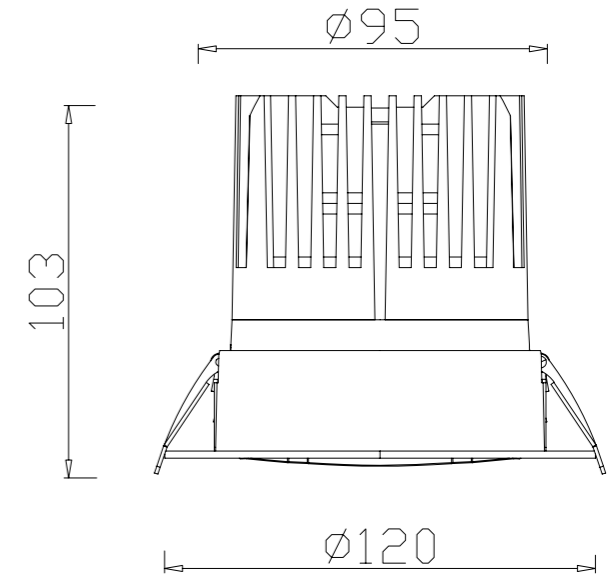

 CUT SIZE:95mm

GXYP-95-RK

ITEM SIZE	D120*H103mm
CUTTING SIZE	D95mm
LIGHT SOURCE	20W
IP	IP20
TEMP	3000K/4000K/6000K
VOLTAGE	AC85-256V
RA	>90
LUMENS	1800lm
MATERIAL	ALUMINUM
DIMMING OPTION	ON/OFF

BEAM ANGLE