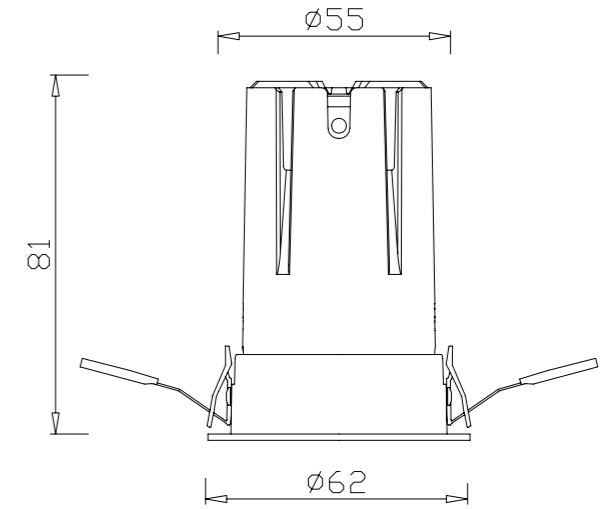

0-10V

PHASE CUT

29 > 37

IAN LIGHTING

CURVED SURFACE RING-FIXED

 CUT SIZE:55mm

GXC-55-YH-Z

BEAM ANGLE