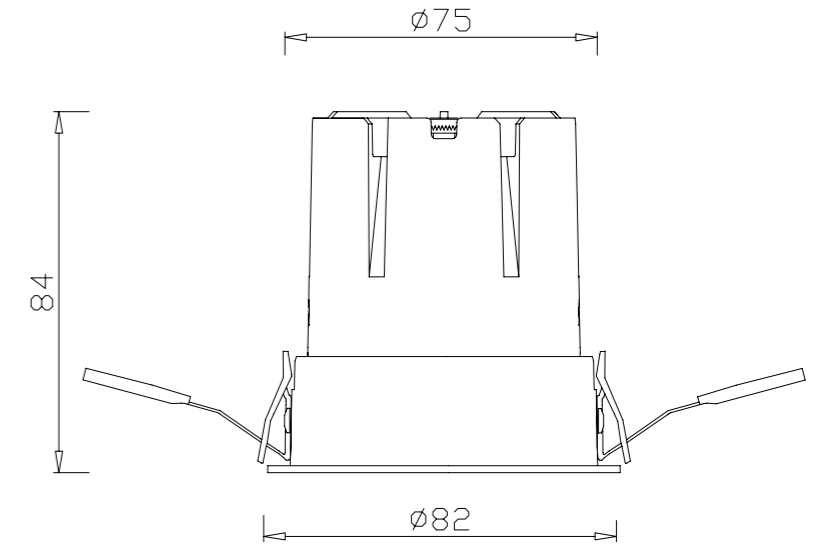

ALUMINUM

DIMMING OPTION

ON/OFF

0-10V

PHASE CUT

 CUT SIZE:75mm

GXC-75-RZ-Z

BEAM ANGLE