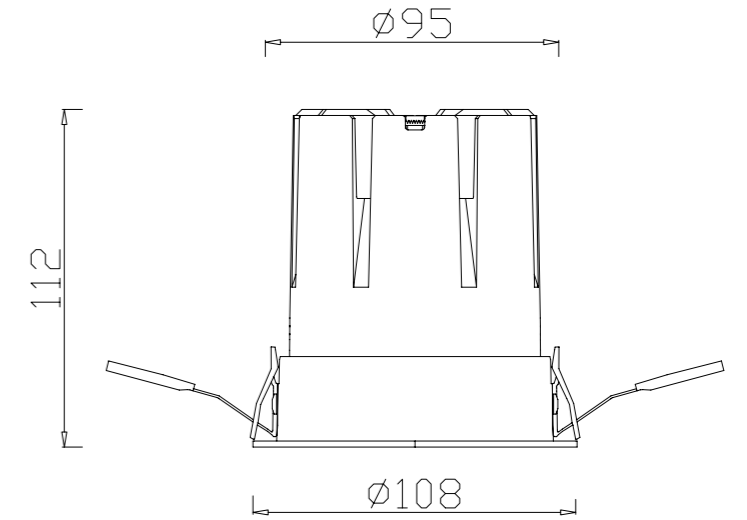

 CUT SIZE:75mm

GXC-75-YH-G-Z

BEAM ANGLE

REFLECTOR

ITEM SIZE	D82*H114mm
CUTTING SIZE	D75mm
LIGHT SOURCE	20W
IP	IP20
TEMP	3000K/4000K/6000K
VOLTAGE	AC85-256V
RA	>90
LUMENS	1800lm
MATERIAL	ALUMINUM
DIMMING OPTION	ON/OFF

0-10V

PHASE CUT

 CUT SIZE:95mm

GXC-95-YH-Z

BEAM ANGLE

REFLECTOR

ITEM SIZE	D108*H112mm
CUTTING SIZE	D95mm
LIGHT SOURCE	25W
IP	IP20
TEMP	3000K/4000K/6000K
VOLTAGE	AC85-256V
RA	>90
LUMENS	2250lm
MATERIAL	ALUMINUM
DIMMING OPTION	ON/OFF