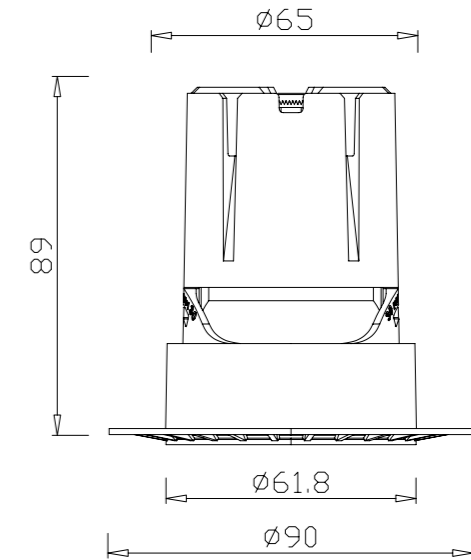

GXC-65-Y-SLIM

BEAM ANGLE

BODY COLOR