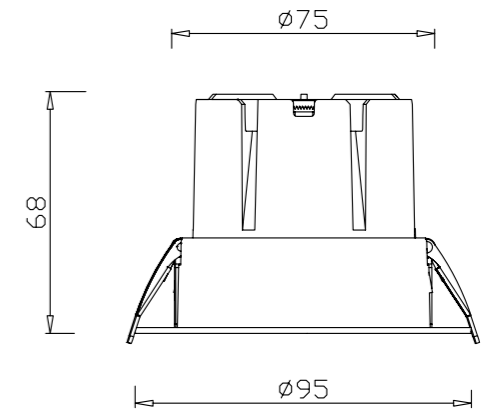

GXC-75-RK-S

BEAM ANGLE

BODY COLOR