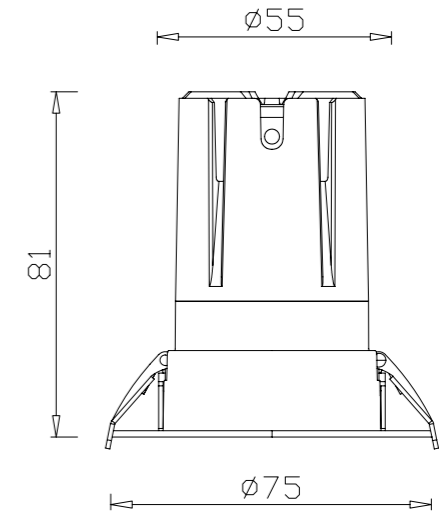

BRIGHT SILVER

GUN BLACK

47 > 55

IAN LIGHTING

WIDE RING-FIXED

 CUT SIZE:55mm

GXC-55-RK-Z

BEAM ANGLE