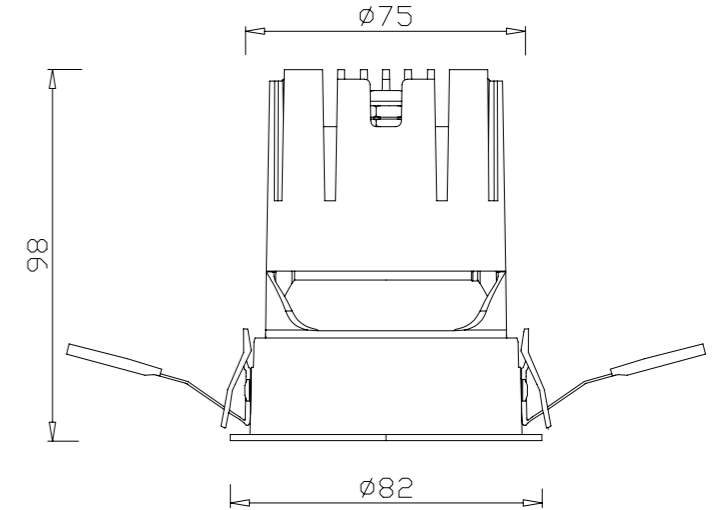

BEAM ANGLE

REFLECTOR

ITEM SIZE	D72*H89mm
CUTTING SIZE	D65mm
LIGHT SOURCE	10W
IP	IP65
TEMP	3000K/4000K/6000K
VOLTAGE	AC85-256V
RA	>90
LUMENS	900lm
MATERIAL	ALUMINUM
DIMMING OPTION	ON/OFF

0-10V

PHASE CUT

 CUT SIZE:75mm